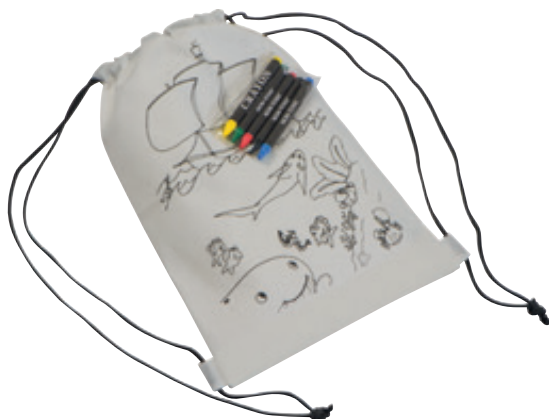

LEISURE, SPORTS & GAMES

60586

Sacoșă pentru copii

Set pentru copii - Setul este alcătuit dintr-o sacoșă non-woven cu un motiv și un set de creioane (5 culori diferite), cu care sacoșă poate fi colorată. Personalizarea vă recomandăm prin serigrafie.

Kids drawstring bag

Children's set - The set consists of a non-woven bag with a motif and a set of crayons (5 different colors) with which the bag can be painted at the same time. We print your advertising on the back. We propose decoration with screen printing.

☒ 20,6 × 0,3 × 29,8 cm | ☒ S2 | ☒ P