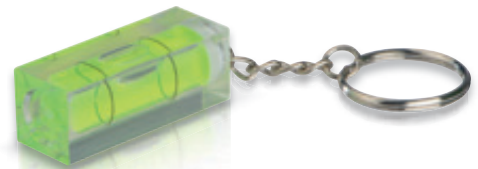

91356

Breloc nivelă

Breloc nivelă din plastic. Nivelă așa va fi totdeauna lan- demână.

Personalizarea vă recomandăm prin tampografie.

Spirit level keyring

Keyring with a small plastic spirit level, ideal when on-the-go. Your advertising will be printed on the spirit level.

We propose decoration with pad printing.

✂ 4 x 1,5 x 1,5 cm | ☒ T1 | ☐ P