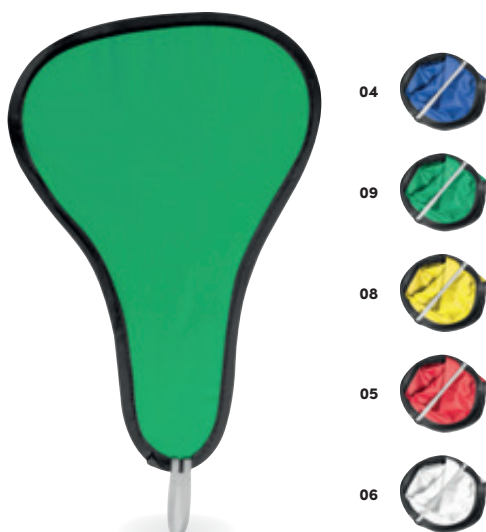

51368

Evantai pliabil

Evantai pliabil din plastic, ideal pentru plimbări în zile călduroase de vară.
Personalizarea vă recomandăm prin serigrafie.

Foldable fan

Foldable fan made of polyester, easy to carry and ideal on-the-go. Your advertising will be printed on one side.
We propose decoration with screen printing.

☒ 22,6 × 0,2 × 33 cm | ☒ S2 | ☒ N