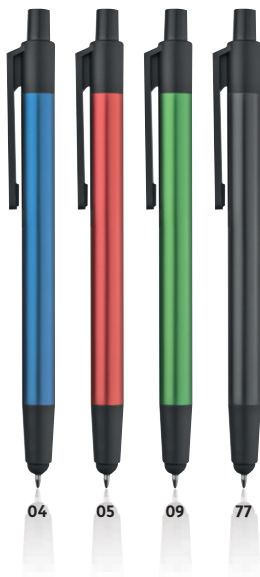

10067

Pix aluminiu

Pix din aluminiu cu funcție touch și mecanism clasic.

Personalizarea vă recomandăm prin gravura laser.

Metal ball pen

Metal ball pen in metallic optic with touch function on the tip of the pen. We will laser engrave your logo onto the shaft.

We propose decoration with laser engraving.

✂ 14,5 x ø 1 cm | ☒ G0,T4 | ☐ P