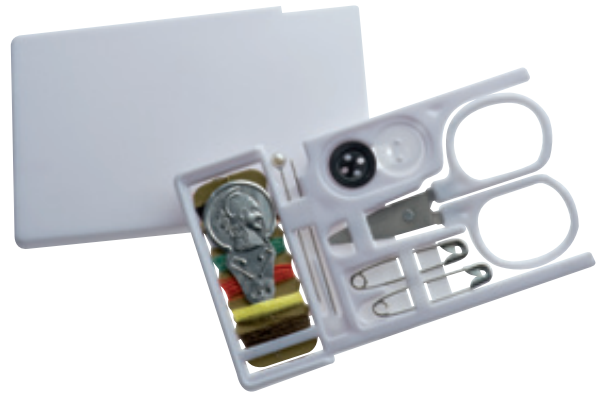

78003

Trusă cusut CARD

Trusă de cusut CARD.

Personalizarea vă recomandăm prin print UV LED.

Travel sewing kit

Travel sewing kit in a handy size. We will print your logo on the cover. Full-color digital print on request.

We propose decoration with UV-LED printing.

✂ 8,8 × 5,4 × 0,7 cm | ☒ UV,T1 | ☒ N