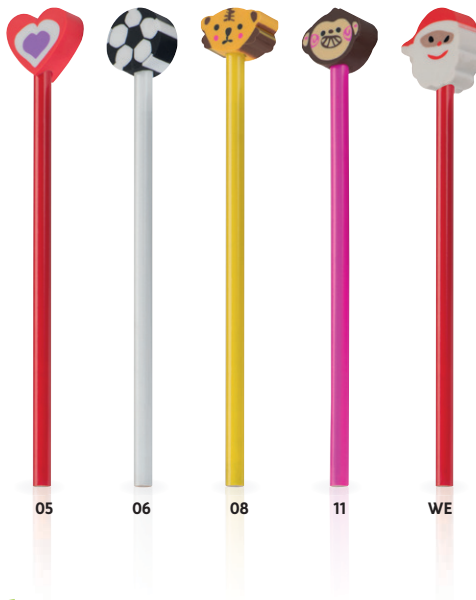

ECO

10620

Creioane cu diverse figurine

Creion din lemn cu diverse figurine din radieră.
Personalizarea vă recomandăm prin tampografie.

Pencils with different heads

Wooden pencil with various rubber heads and colours. We will print your advertising on the shaft.
We propose decoration with pad printing.

✂ 19,3 × ø 0,7 cm | ☒ T1 | ☒ P