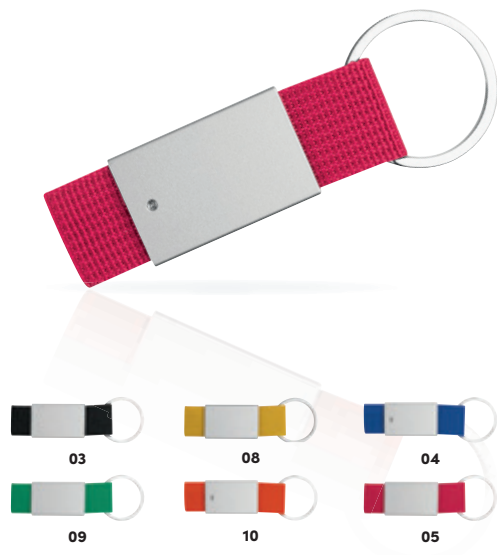

90957

Breloc

Breloc cu bandă colorată și placă metalică. Personalizarea vă recomandăm prin gravura laser.

Keyring

Keychain with color ribbon and shiny metal plate, on which your logo is engraved.

We propose decoration with laser engraving.

✂ 9,8 x 3,5 x 0,5 cm | ☒ G1 | ☒ KS