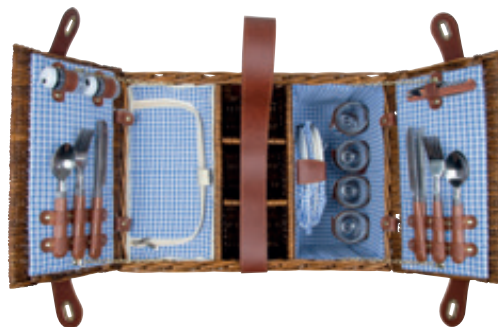

FOOD SAFE

61276

Coș picnic pentru 4 persoane

Coș picnic pentru 4 persoane. Conținutul coșului: 4 pahare, 4 farfurii din porțelan, 4 șervețele din textil, set tacămuri din 12 piese, solniță și piperniță, 3 compartimente pentru băuturi, tirbușon și compartiment frigorific.

Personalizarea vă recomandăm prin eticheta vinyl.

Picnic basket for 4 people

Wicker picnic basket for 4 people. The basket includes 4 glasses, 4 porcelain plates, 4 cloth napkins, 12-piece cutlery, salt and pepper shaker, 3 compartments for bottles, waiter's knife, and integrated cooling compartment. Your advertising will be engraved or digitally printed on an aluminium label attached to the basket.

We propose decoration with etiket sticker.

47,5 x 34,2 x 24,3 cm | VM | TK