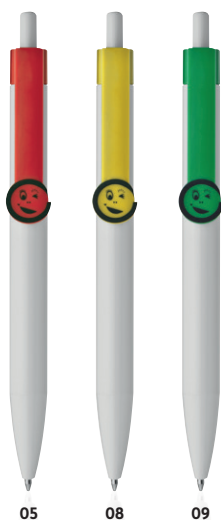

05 08 09

CrisMa®

14441

Pix cu clip smile

Pix din plastic cu mină mare albastră, corp alb și clip în formă de smile, în diferite culori. Personalizarea vă recomandăm prin tampografie.

Ball pen with smiley clip

Plastic ball pen for a smile on your face; with blue-writing refill. Print on the shaft 4.5 x 1.2 cm (allover print on request.) Print on clip max. 3.5 x 0.7 cm.

We propose decoration with pad printing.

✂ 13,8 x ø 1 cm | ☒ T1,UV | ☒ P