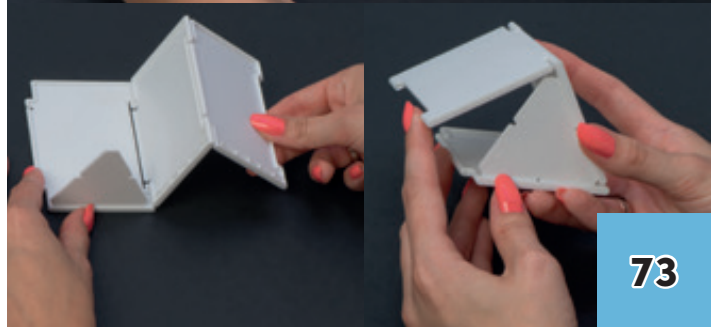

CrisMa®

40084

Support cu display digital

Support cu display digital (ceas, calendar, deșteptător, termometru).

Personalizarea vă recomandăm prin print UV LED.

Pen holder with digital display

Pen holder with alarm-, date-, and temperature function. The pen holder can be printed all-over with digital print.

We propose decoration with UV-LED printing.

☒ 10 × 6 × 10,6 cm | ☒ UV,T2 | ☒ K

CrisMa®

20085

Support pliabil pentru pixuri

Support pliabil pentru unelte de scris, cu sistem ușor clic-in. Dimensiunea desfășurată este de format C6 letter și așa este produsul ideal pentru expediere prin poștă.

Personalizarea vă recomandăm prin print UV LED.

Foldable pen holder

Foldable pen holder with an easy clic-in system. Unfolded, the pen holder has a size of a "C6" format letter. This item can be fully printed with digital print.

We propose decoration with UV-LED printing.

☒ 19,7 × 10 × 0,4 cm | ☒ UV,T2 | ☒ P