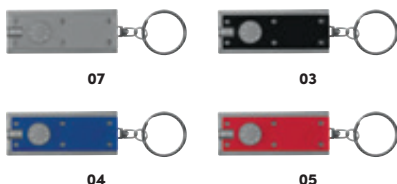

TOOLS & MORE

92311

Breloc cu LED

Breloc cu LED, lumină albă. Nu veți rămâne niciodată în întuneric dacă aveți acest breloc la Dumneavoastră.

Personalizarea vă recomandăm prin tampografie.

keyring with white LED

Two-colour key chain with white LED light. We will print your logo on the center.

We propose decoration with pad printing.

☒ 9,6 × 2,4 × 0,8 cm | ☒ T1 | ☒ K