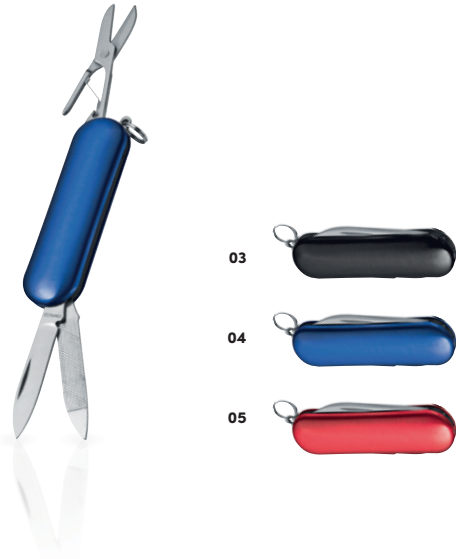

03

04

05

59601

Cuțit de buzunar cu 5 funcții

Briceag din metal cu 5 funcții.
Personalizarea vă recomandăm prin gravura laser.

5-piece pocket knife

Elegant 5-piece pocket knife in aluminium. Your logo will be engraved.

We propose decoration with laser engraving.

✂️ 5,9 × 1,9 × 1 cm | 📦 G1 | 🏠 K