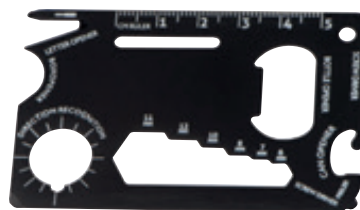

90734

Kit supraviețuire pe valiză

Etichetă de bagaj și kit supraviețuire din aluminiu cu deschizător de scrisori, riglă, deschizător de sticle, deschizător de conserve, șurubelniță, busolă. Setul perfect de instrumente de supraviețuire. Personalizarea vă recomandăm prin gravura laser.

Survival luggage tag

Survival luggage tag made of aluminium; with paper knife, ruler, bottle opener, can opener, screwdriver, compass, wrench, and peeler. The ultimate toolset! Your logo will be engraved.

We propose decoration with laser engraving.

✂️ 8,6 × 5,5 × 0,2 cm | 📦 G2 | 🏠 P