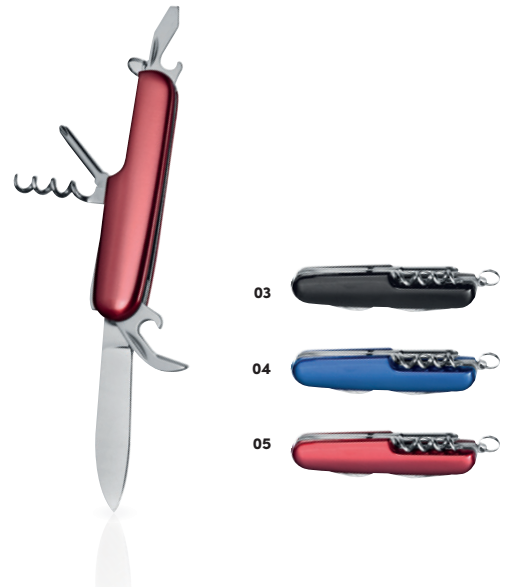

#### 5-piece pocket knife

Elegant 5-piece pocket knife in aluminium. Your logo will be engraved.

We propose decoration with laser engraving.

✂️ 5,9 × 1,9 × 1 cm | 📦 G1 | 🏠 K

03

04

05