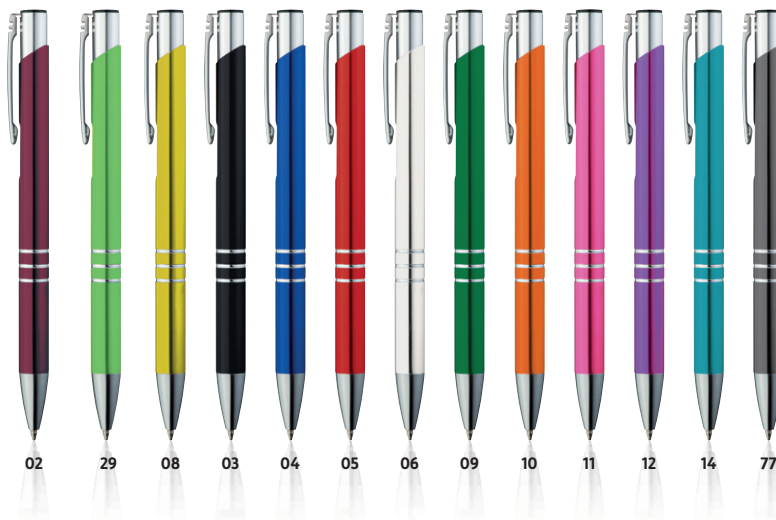

**13330**

**Set pix&creion din metal**

Set pix cu mină mare albastră & creion mecanic din metal, cu trei inele decorative.

Personalizarea vă recomandăm prin gravura laser.

**Metal pen & pencil set**

Metal pen & pencil set in a black paper box. The pen comes with a large blue writing refill. We will engrave your logo on both pens. We propose decoration with laser engraving.

✂ 17,5 × 5,7 × 2,2 cm | ☒ G1,T2 | ☒ K

**13339**

**Pix metallic**

Acest pix cu mină mare albastră și trei inele decorative este cel mai potrivit pix pentru compania Dvs. Personalizarea vă recomandăm prin gravura laser.

**Metal ball pen**

The ultimate metal ball pen for your company, with large blue writing refill. Your logo will be engraved below the clip. We propose decoration with laser engraving.

✂ 13,6 × ø 1 cm | ☒ Go,T4 | ☒ P