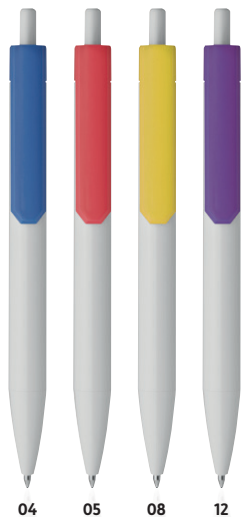

WRITING

04 05 08 12

CrisMa®

14442

Pix cu clip standard

Pix din plastic cu mină mare albastră, corp alb, cu clip în mai multe culori.
Personalizarea vă recomandăm prin tampografie.

Ball pen with clip standard

Plastic ball pen with white barrel and different colored clips. Print on the shaft 4.5 x 1.2 cm (allover print on request.) Print on the clip max. 4.5 x 0.7 cm.

We propose decoration with pad printing.

✂ 13,8 x ø 1 cm | ☒ T1,UV | ☒ P