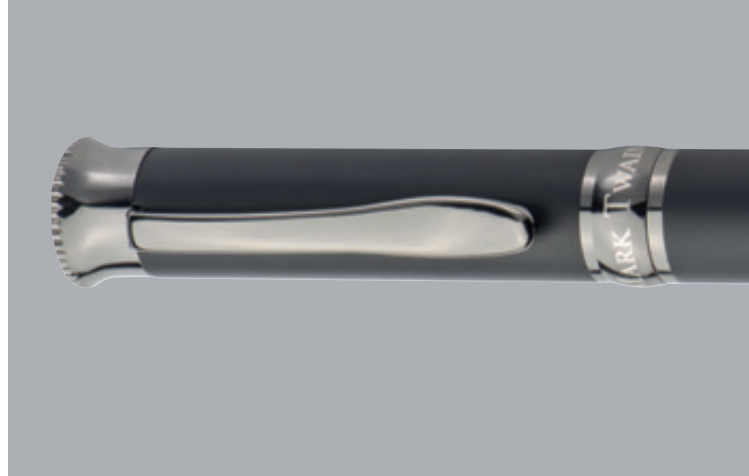

MARK®
TWIN

13383

Pix Mark Twain

Pix Mark Twain de înaltă calitate, cu mecanism de răsucire. Acesta captivează prin eleganța simplă și a cutiei atrăgătoare din acril. Personalizarea vă recomandăm prin gravura laser.

Mark Twain ball pen acrylic box

High-quality Mark Twain metal ball pen with twist mechanism. It captivates with its plain elegance and its appealing acrylic box*. We will engrave your advertising to the right of the clip. We propose decoration with laser engraving.

✂ 13,8 × ø 1,2 cm | ☒ G2,T3 | ☒ K