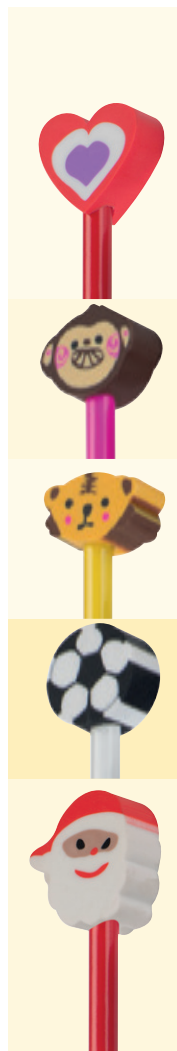

ECO

58619

Cretă asfalt în cutie

Jocul ideal pentru fiecare copil. Cretă pentru asfalt în șase culori, ambalate în cutie de carton.
Personalizarea vă recomandăm prin tampografie.

Chalks in box

Chalks in 6 different colours, packed in a box*. We will print your advertising on the box.
We propose decoration with pad printing.

✂ 14,2 × 2,5 × 14 cm | ☒ T2,VM | ☒ K