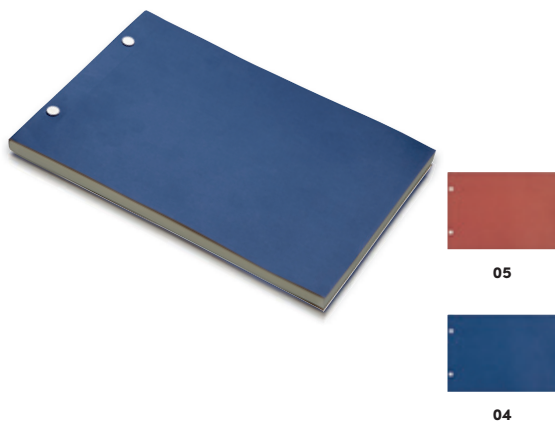

OFFICE

A5 ECO

23447

Bloc Notes cu 160 de pag.albe

Bloc notes cu 160 de pagini albe, pentru notițe, desene și multe altele. Personalizarea vă recomandăm prin tampografie.

Notebook

Notebook in a paper binding with 160 white pages for your graphics or notes. We will print your logo onto the front. We propose decoration with pad printing.

25,8 x 18,4 x 1 cm | T2,S2 | P