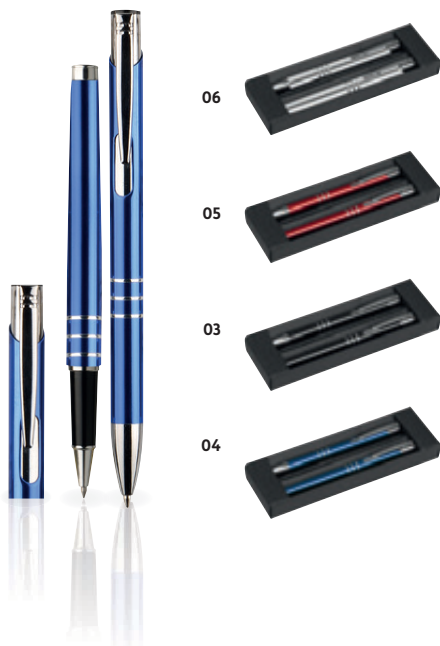

WRITING

10761

Set de scris

Set de scris din aluminiu, format dintr-un pix cu mină albastră și un pix Roller.

Personalizarea vă recomandăm prin gravura laser.

Writing set with ball pen and rollerball pen

Aluminium writing set, with 1 blue-writing ball pen and 1 rollerball. We will engrave your logo to the right of the clip. Laser costs are for both pens.

We propose decoration with laser engraving.

✂ 17,5 × 5,7 × 2,2 cm | ☒ G2,T2 | ☒ K