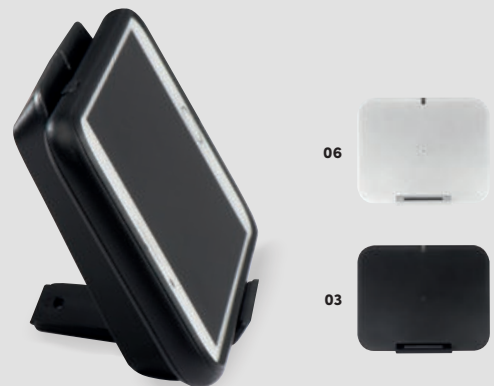

Recycled aluminium pen holder

Recycled aluminium pen holder with wireless charging function and USB hub (5 watt output). Includes C-Type charging cable. We will engrave your logo on the pencil case.

Ø 8,5 × 10,8 cm | G3 | K