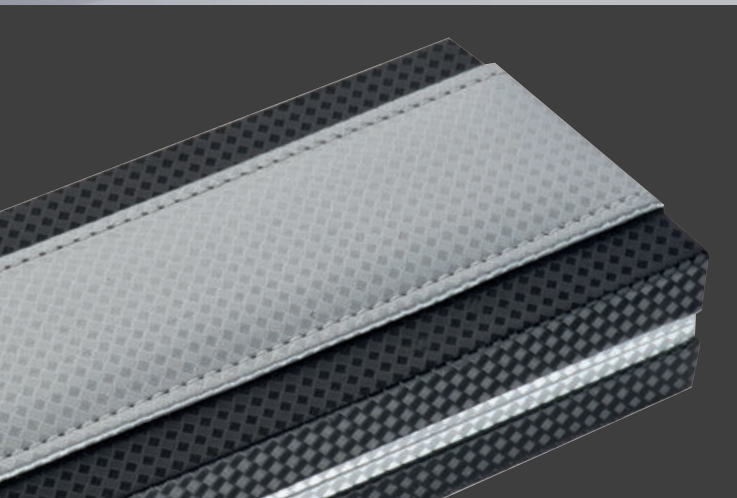

WRITING

MARK
TWIN

17841

Pix Mark Twain "Columbia"

Pix Mark Twain "Columbia", care se deschide prin rotire, cu design carbon argintiu cu mină mare albastră și un penar potrivit.

Mark Twain ball pen in carbon design

Mark Twain ball pen with twist mechanism, in a silver carbon design with a large blue metal refill, comes in a matching pen case*. We will engrave your logo to the right of the clip.

✂️ 1,3 x 14,7 cm | 📦 G2, T4 | 🏠 K