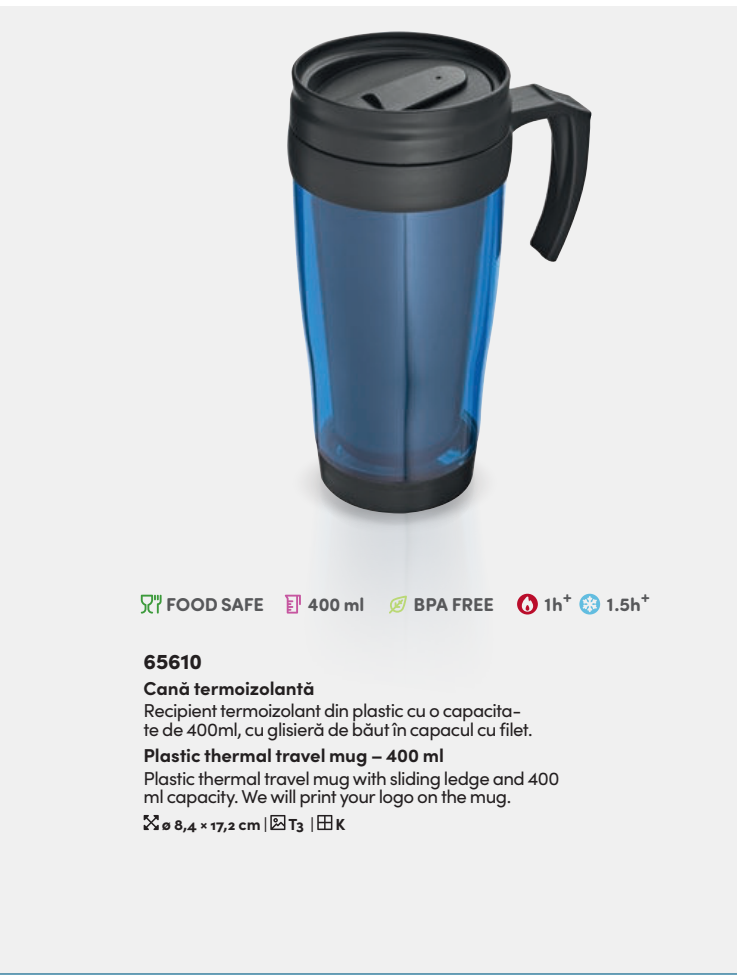

FOOD SAFE 400 ml BPA FREE 1h+ 1.5h+

65610

Cană termoizolantă

Recipient termoizolant din plastic cu o capacitate de 400ml, cu glisieră de băut în capacul cu filet.

Plastic thermal travel mug – 400 ml

Plastic thermal travel mug with sliding ledge and 400 ml capacity. We will print your logo on the mug.

ø 8,4 × 17,2 cm | T3 | K