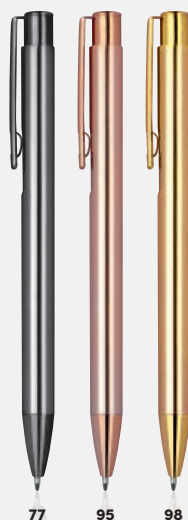

18446

Pix cu bază magnetică

Pix cu bază magnetică PLANITIA într-un suport special pentru clienți.

Floating pen with matching chrome base.

Chromed metal ball pen (blue-writing metal system refill) with magnetic base made of plastic. High-quality design. We will engrave your logo on the base or on the pen.

✂️ ⌀ 6 × 12,6 cm | 📦 G2, T4 | 🏠 K

77

95

98

12614

Pix din aluminiu, metalic lucios

Pix din aluminiu in diferite culori metalice strălucitoare.

Aluminium push pen, shiny metallic

Aluminium ballpoint pen in shiny metallic colours. We engrave your logo to the right of the clip.

✂️ ⌀ 1 × 14,2 cm | 📦 G1 | 🏠 P

📄 LED & LASER

15318

Pix cu lumină laser și LED

Pix cu lumină laser și LED în penar frumos din lemn.

Laser pointer and LED Pen

Metal laser pointer with LED, and blue-writing ball pen in a beautiful wooden box*. We will engrave your logo to the right of the clip.

✂️ ⌀ 0,9 × 13,6 cm | 📦 G2, T2 | 🏠 K

📄 LED & LASER

12798

Pix cu lumină laser

4-in-1 laser pointer din metal + LED, și pix cu mină albastră și roșie.

4-in-1 Laser pointer

4-in-1 metal laser pointer + LED, with ball pen (blue and red-writing) in attractive metal box*. We will engrave your logo on the upper area.

✂️ ⌀ 1 × 15,4 cm | 📦 G2, T2 | 🏠 K