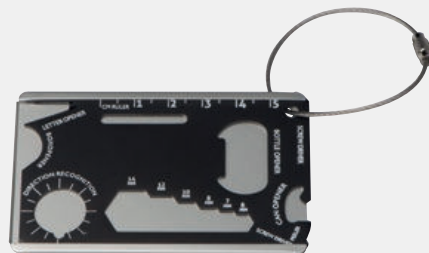

90734

Kit supraviețuire pe valiză

Etichetă de bagaj și kit supraviețuire din aluminiu cu deschizător de plicuri, riglă, deschizător de sticle, desfăcător de conserve, șurubelniță, busolă. Setul perfect de instrumente de supraviețuire.

Survival luggage tag

Survival luggage tag made of aluminium, with paper knife, ruler, bottle opener, can opener, screwdriver, compass, wrench, and peeler. The ultimate toolset! Your logo will be engraved.

☒ 8,6 x 5,5 x 0,2 cm | ☒ G2 | ☒ P