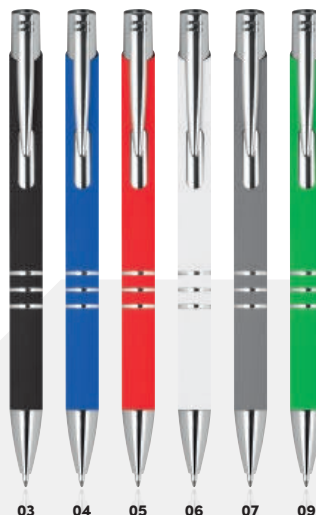

03 04 05 06 07 09

♻️ ECO ♻️ RECYCLED ⓘ GEL INK

13991

Pix cu suprafață cauciucată

Pix din aluminiu reciclat, cu suprafață cauciucată și mină cu gel albastră.

Pen with rubberised surface

Recycled aluminium pen with rubberised surface and blue gel refill. We engrave your logo next to the clip.

✂️ ø 1 x 14,3 cm | ☒ G1,UV | ☒ P