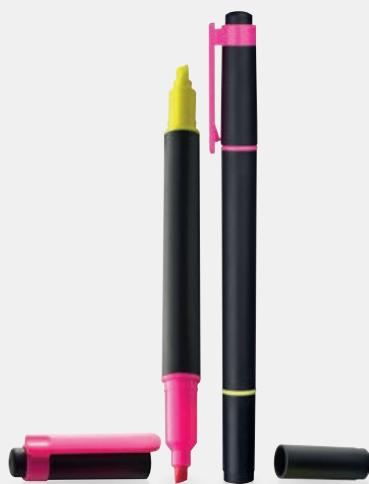

13535

Textmarker

Textmarker 2 in1 - acum puteti alege din 2 culori diferite neon (roz sau galben).

Highlighter

Highlighter with 2 different neon colours. Whichever colour you need is now quickly available. We will print your logo on the barrel.

☒ ∅ 1 × 14 cm | ☒ T1 | ☒ P