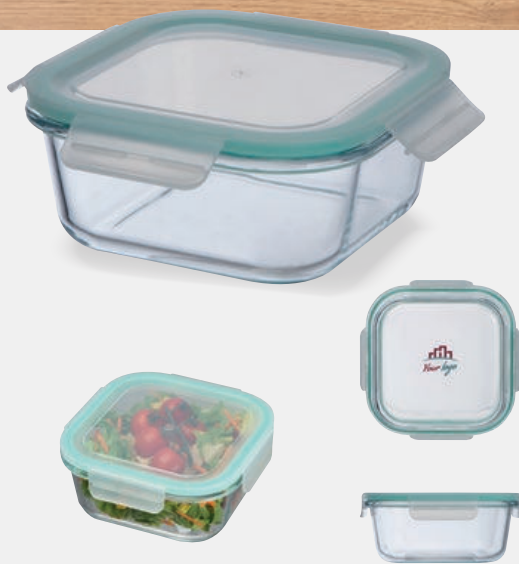

🍴 FOOD SAFE 📏 750 ml 🌿 ECO

82633

Caserolă din sticlă cu capac din plastic, 500 ml

Cutie pentru prânz din sticlă, cu capac etanș și garnitură de silicon. Potrivită pentru cuptorul cu microunde și congelator, adecvată pentru alimente și ușor de depozitat.

Glass container with lid, suitable for microwave and freezer

Fresh storage box made of glass with lockable lid and silicone seal. Suitable for microwave and freezer, food safe and easy to stow away. Your logo will be printed on the lid.

📏 15,7 × 15,7 × 6,5 cm | 📦 G3, M, T3 | 🏠 KS