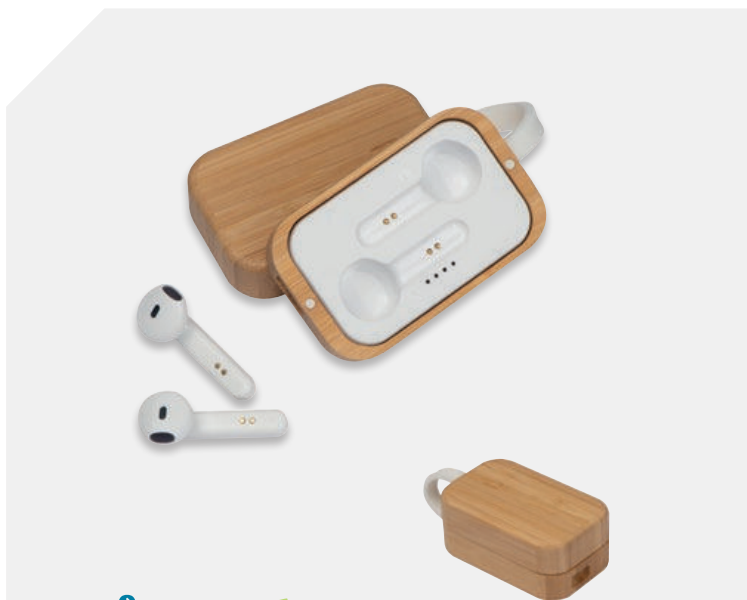

BLUETOOTH ECO

32579

Căști în suport din bambus

Headset ergonomic Bluetooth 5.0, cu indicator de încărcare într-o stație de încărcare cu USB care funcționează și ca un suport. Funcționare Bluetooth până la 10 metri, timp de încărcare aprox. 1oră, timp de funcționare 2-3 ore, baterie de 300 mAh.

Inearphones in a bamboo box

Ergonomic in-ear Bluetooth 5.0 earphones with charging indicator in a USB charging station that serves as a storage location. Bluetooth range up to 10 meters, charging time approx. 1 hour, running time 2-3 hours and 300 mAh battery. Your logo will be engraved on the box.

7,5 × 4,7 × 3,2 cm | G2,T2 | K