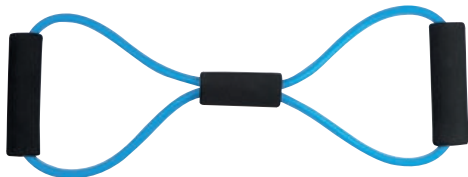

52467

Expander fitness

Expander cu mânere moi este un dispozitiv de fitness versatil, care este delicat cu articulațiile și poate fi folosit și acasă pentru multe exerciții diferite.

Fitness expander

Versatile fitness expander with soft grip which is perfect for every workout. Your logo will be engraved on the middle part.

☒ 39 x 3 x 13,5 cm | ☒ G2 | ☒ P