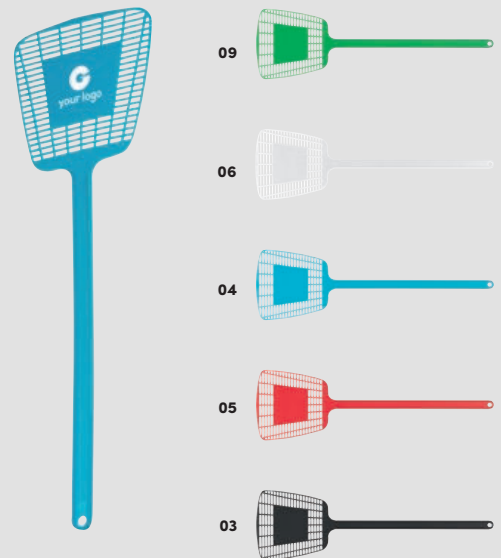

93151

Plici de muște

Plici din plastic împotriva insectelor. Partea din mijloc este ideal pentru logoul Dvs.

Fly swatter made of plastic

Fly swatter made of PP plastic. The middle part is perfect for your logo

☒ 12 × 0,6 × 40 cm | ☒ T2 | ☒ N