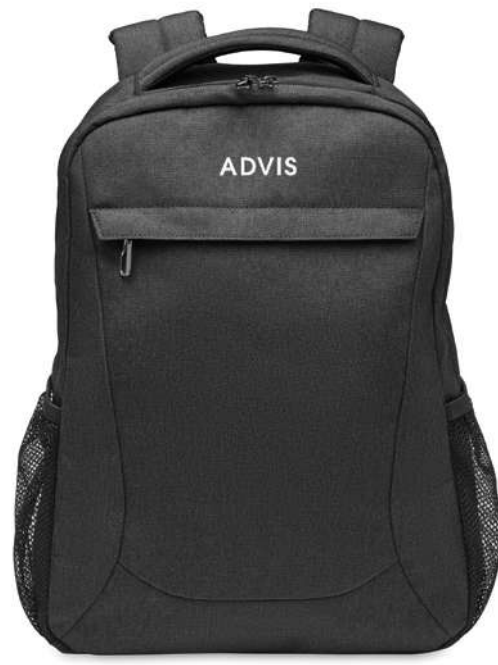

Waipio MO2046

15 inch laptop backpack in 600D RPET polyester. Internal laptop compartment and several small inner compartments. It has a front zippered pocket and 2 side mesh pockets. Adjustable shoulder straps. Trolley holder on reverse side. **Size** 43x31,5x13 cm **Print technique** Screen transfer,S,TD