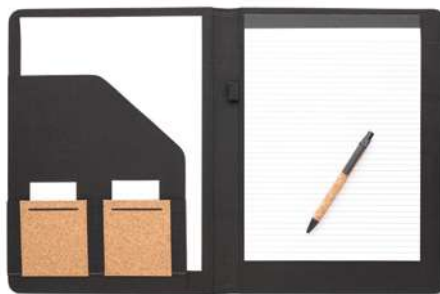

Concork MO2229

A4 cork conference folder. Refillable A4 notepad. 30 recycled paper lined sheets. Matching pen and pen holder. 2 card holders and one large compartment. **Size** 25,5x2x33,5 cm
Print technique Pad printing,S,T1,TD,L,B