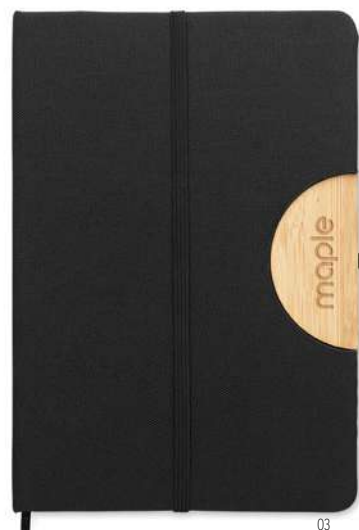

Blama MO6576

A5 notebook with 600D RPET hard cover with bamboo detail with a smartphone stand function. Casebound. 160 lined pages (80 sheets). 70 gsm recycled paper. Matching elastic closure strap, ribbon page-marker and pen holder. **Size** 21x14,5x1,8 cm
Print technique Pad printing,S,L,TI,TD