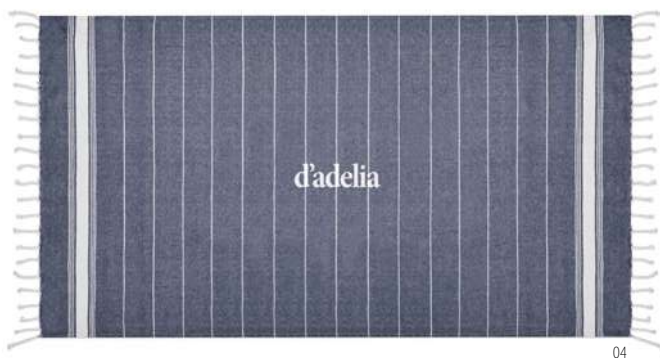

Malibu MO9221

Hamman/Beach towel blanket in cotton 180 gr/m². **Size** 90x170 cm **Print technique** Screen printing,E,T1,TD

Agoura MO6554

Hamman/Beach towel blanket in recycled fabrics (45% recycled cotton -55% recycled polyester) 140 gr/m². **Size** 75x150 cm **Print technique** Screen transfer,TD,E