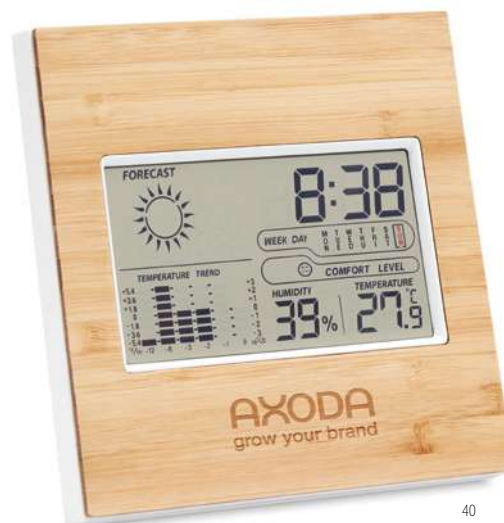

40

Turku MO9959

Weather station with bamboo front, multi-functional thermometer. Includes a clock, temperature, humidity display and calendar. 2 AAA batteries not included. **Size** 13x2,3x13 cm **Print technique** Pad printing,L