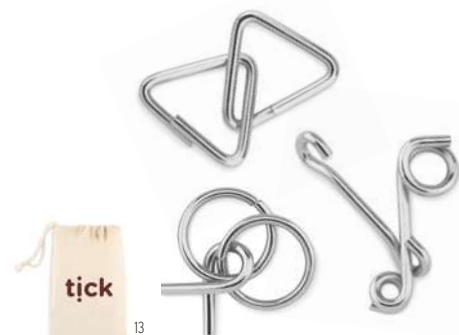

Threenats MO9191

Set of 3 brain teasers in metal packed in a cotton pouch. **Size** 8,5x11 cm **Print technique** Screen printing,T1,TD