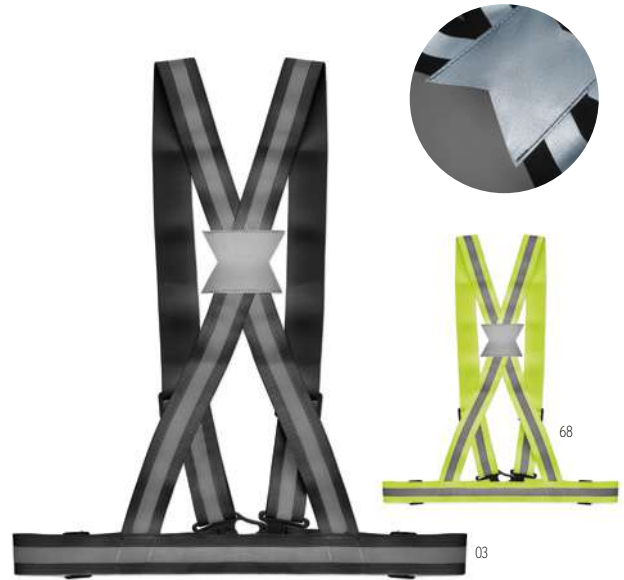

Allvisible MO6445

Adjustable 360° reflective body belt with silver stripes. For promotional use only. **Size** 51x52 cm **Print technique** Screen printing,DO1,DL,T1,TD