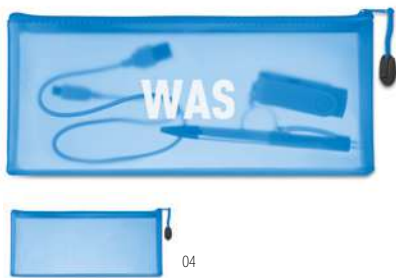

Gran MO8993

Big PVC pencil case. **Size** 25x10,5 cm
Print technique Screen printing