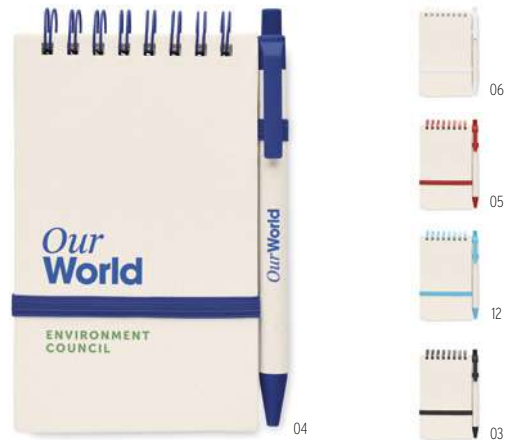

Mito Set MO6837

A6 Recycled milk cartons 70 sheet recycled plain paper notebook (70 % recycled milk carton and 30% recycled paper) with matching pen. Ring bound. Matching push button ball pen. Blue ink. Elastic closure strap and pen holder. **Size** 8,2x1,2x14 cm **Print technique** Pad printing,D01,DL,B,L