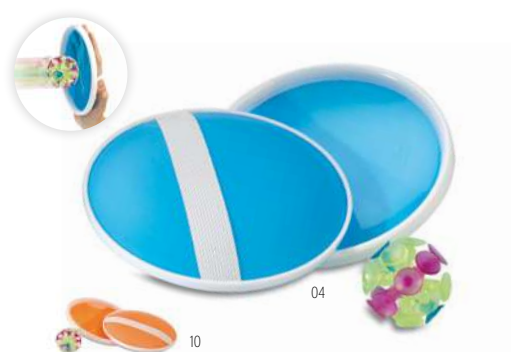

Catch&Play IT3852

Ball catch game including one suction ball and a pair of suction ball holders.
Size Ø15x2 cm **Print technique** Pad printing,DL