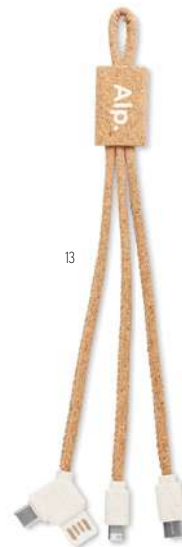

MORE THAN GIFTS

03

Blue MO2141 ●

Key ring with charging cable with input: 2-in-1 type-C & type-A and micro-B (2 in 1 pin) and Type C output. **Size** 17x2,4x1,7 cm
Print technique Pad printing,L,DL,D01

15

Rizo MO9292

Key ring with charging cable with USB-A to Micro-B (2 in 1 pin) and Type C. **Size** 16x2,4x1,7 cm **Print technique** Pad printing,D01,DL,L

06

Key C MO6820

Key ring with 4-in-1 charging cable. In/Output: Type-C x2, Type-A, Micro USB. **Size** 7,3x1,4x1 cm
Print technique Pad printing

06

Ligo Cable MO9654

3-in-1 charging cable with 3 different connectors, micro-USB, type-c and double sided connector. Suitable for iOS and Android devices. Ideal for full colour personalisation. **Size** 04,4x0,7 cm
Print technique Pad printing,PD,D01,DL

06

Wireless Plato Set MO9785

Set with wireless charger in ABS. Presented in EVA/ PU pouch. Contains EU plug and charging cable USB A to Micro B. Output data: DC5V/ 1.0A. **Size** 9x9x4 cm **Print technique** Pad printing,PD

40

Clauer MO9888 ●

Bamboo cover key ring with charging cable with USB-A to Micro-B (2 in 1 pin) and Type C. **Size** 12,5x2,7x0,8 cm
Print technique Pad printing,D01,DL,L

13

Cable MO6812 ●

Cork 3-in-1 charging cable. Input Type A and type C. Output 3 types. **Size** 22x2,1x0,7 cm
Print technique Laser engraving,P