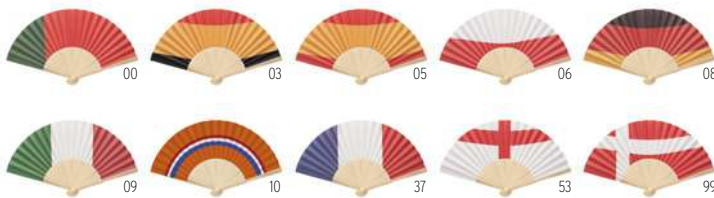

04

Funfan MO2244 ●

Manual hand fan in bamboo with flag design on paper fabric.
Size 21x2,4x1 cm **Print technique** Pad printing,L

06

Flag Fun MO9275

Eyewear with country flag lenses. **Size** 14x4,6x14 cm
Print technique Pad printing,DO1