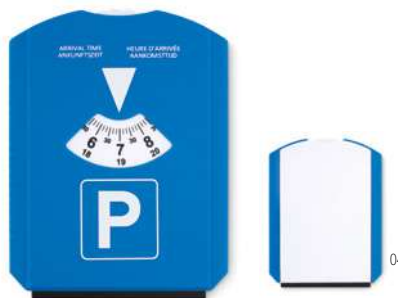

Snow&Ice MO9676

Snow brush in PET with soft finish hair on the tips with integrated ice scraper in ABS and foam grip handle. **Size** 58x4x17 cm **Print technique** Pad printing,DO1,DL

Park & Scrap MO8945