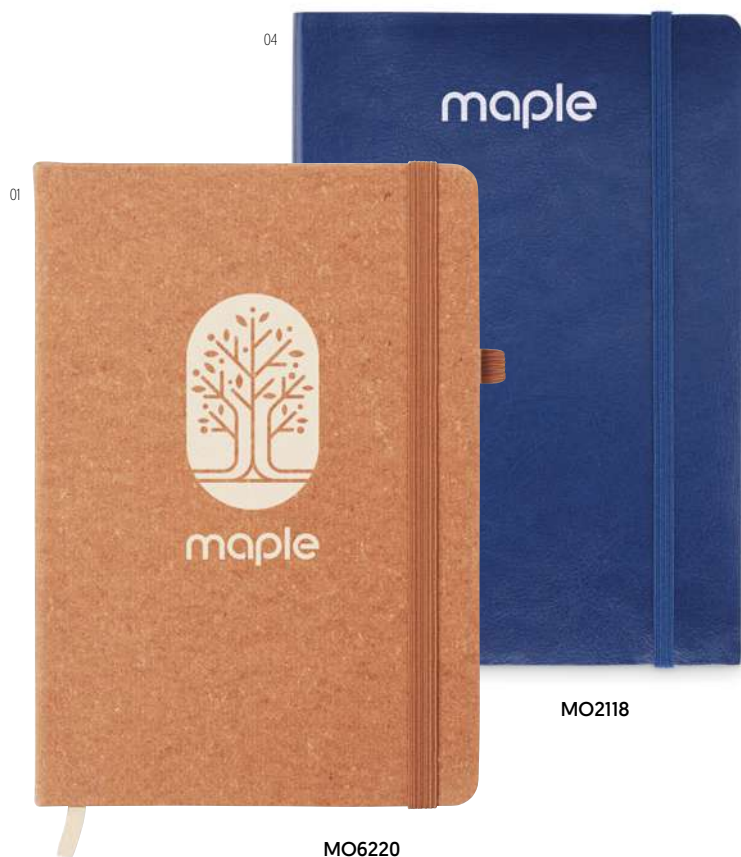

03

06

Neilo Set MO9348

A5 notebook with 2-in-1 stylus ball pen. Hard PU cover. Casebound. 144 lined pages (72 sheets). Matching ball pen with touch screen stylus. Blue ink. Matching elastic closure strap and ribbon bookmark. **Size** 14x1x21 cm **Print technique** Pad printing,S,L

Bestsellers
in recycled
materials.

MO9900

MO6835

Arpu MO6835

A5 notebook with 70% recycled pre-consumer leather and 30% latex PU cover. Casebound. 192 lined pages recycled paper (96 sheets). Matching elastic closure strap and pen holder. **Size** 21,2x14,6x1,6 cm
Print technique Pad printing, S,T,I,T,D,B,PD

Breta MO2118

A5 notebook with soft recycled PU (81% recycled polyester and 19% PU) cover. Casebound. 160 lined pages (80 sheets). Matching elastic closure strap and ribbon bookmark. Expandable inner pocket in the back. **Size** 20,8x14 cm
Print technique Pad printing,S,TI,TD,B