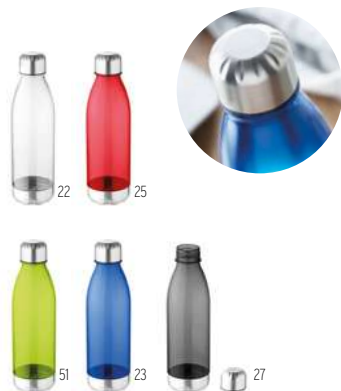

Aspen MO9225

Drinking bottle in Tritan™ which is BPA free with stainless steel lid and bottom. Capacity: 600 ml. Not suitable for carbonated drinks. Leak free. **Size** Ø6x25 cm **Print technique** Round screen printing,RD,DL,PL