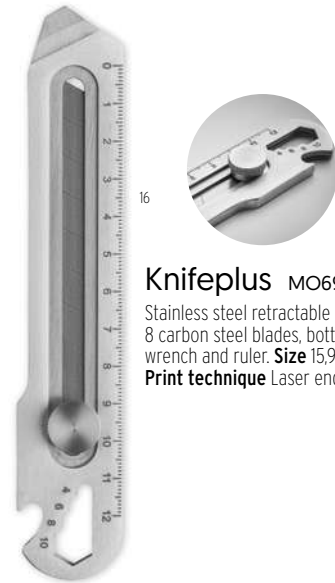

Knifepius MO6970

Stainless steel retractable knife with 8 carbon steel blades, bottle opener, wrench and ruler. **Size** 15,9x2,8x1,3 cm
Print technique Laser engraving,P

Toolpen MO8679

Twist action spirit level pen in ABS with ruler, stylus and phillips head and flat head screw driver bits. Black ink. **Size** 14,5x1,1x1,1 cm
Print technique Pad printing,L