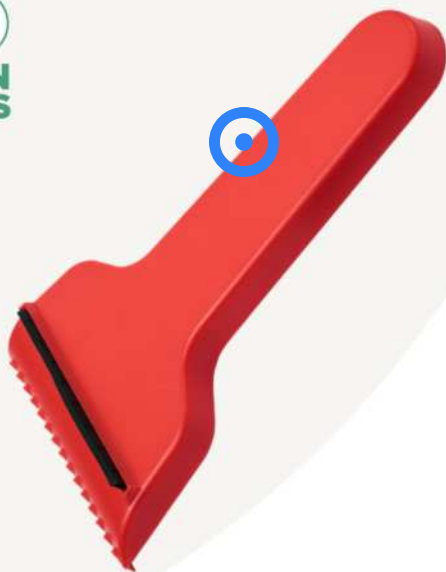

52 GREEN POINTS

210195 | MAXIMILIAN HOUSE-SHAPED RECYCLED UTILITY KEY KEYCHAIN | Recycled HIPS Plastic | 6.2 x 5.8 x 1.3 cm | 0.005 kg CO₂e

52 GREEN POINTS

210196 | SHIVER T-SHAPED RECYCLED ICE SCRAPER | Recycled HIPS Plastic | 16.9 x 9.5 x 1.7 cm | 0.03 kg CO₂e