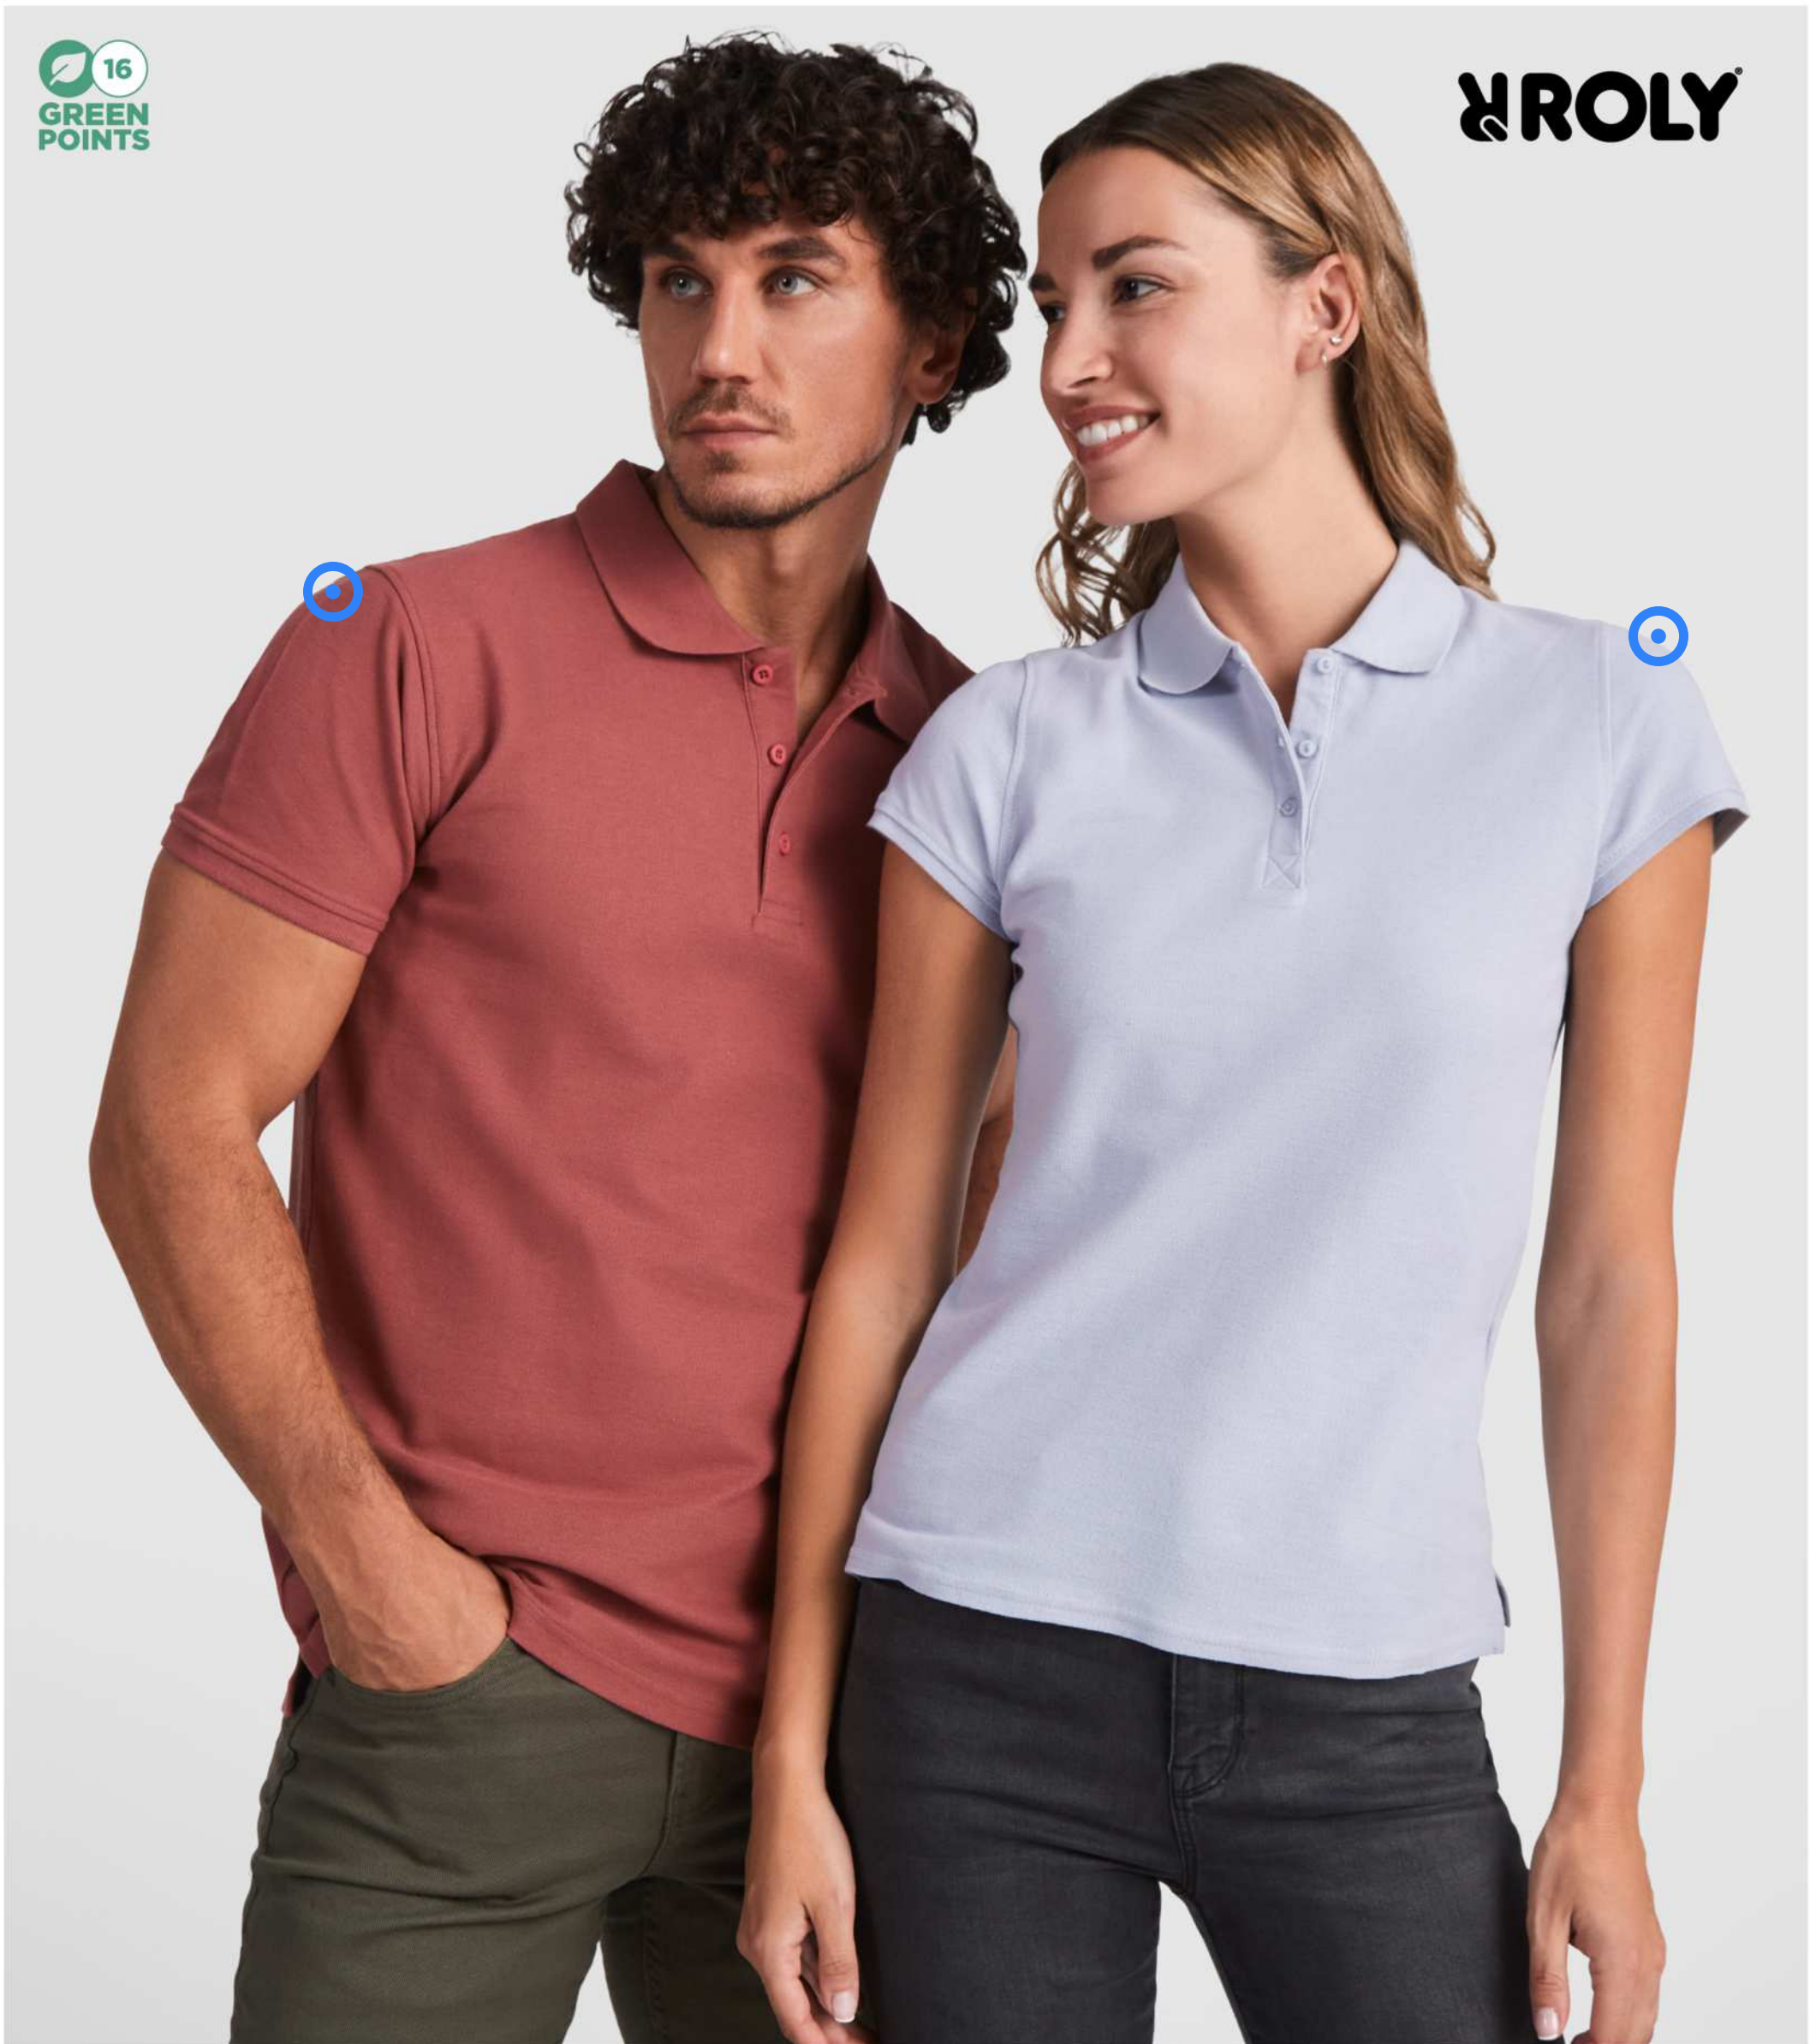

PROLY

R6638 S-3XL ♂ R6634 S-3XL ♀ K6638 3/4-11/12 ♂ STAR SHORT SLEEVE POLO | Cotton | 1.43 kg CO₂e