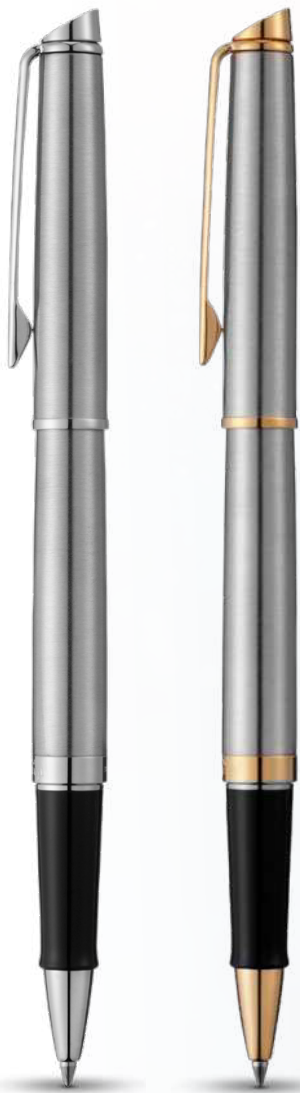

106515 | WATERMAN HÉMISPHERE ROLLERBALL
PEN | Stainless Steel | Ø 1.05 x 17.6 cm | 0.166 kg CO₂e ●●