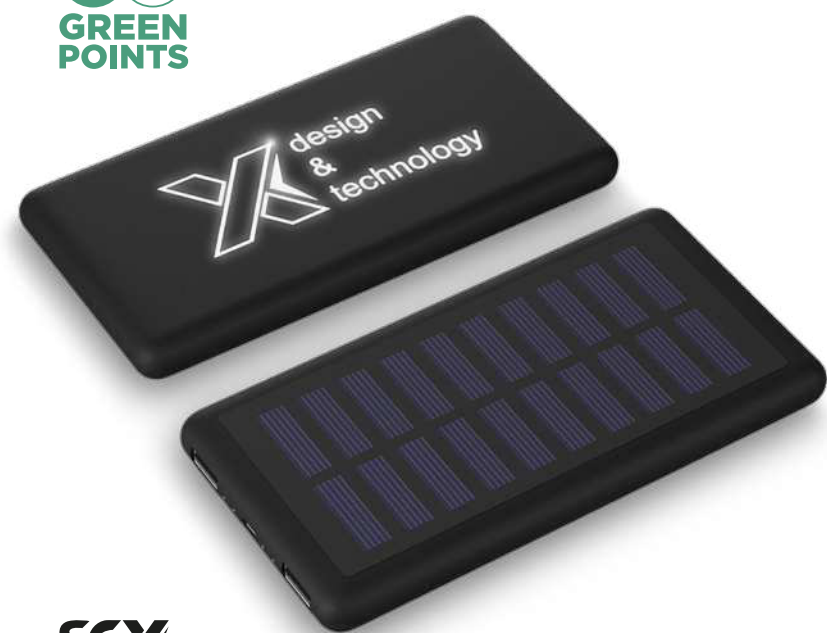

SCX
design

1PX021 | SCX.DESIGN P30 8000 MAH LIGHT-UP SOLAR
POWER BANK | ABS Plastic | 15.3 x 7.7 x 1.4 cm | 2.954 kg CO₂e