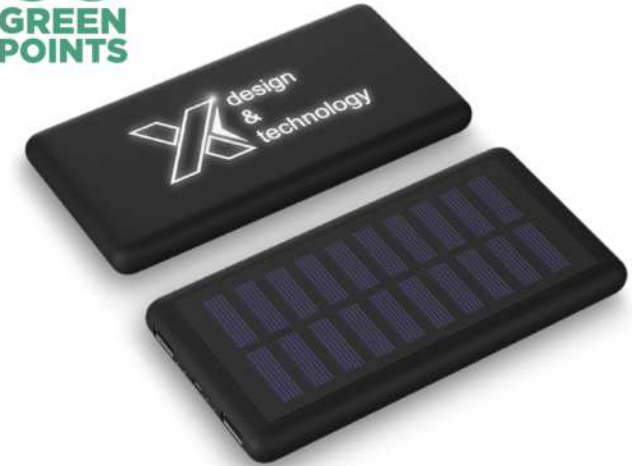

124117 | FUTURE 6000 MAH BAMBOO/FABRIC WIRELESS POWER BANK | Bamboo | 13 x 7 x 2 cm | 2.956 kg CO₂e

18
GREEN
POINTS

SCX
.design

1PX021 | SCX.DESIGN P30 8000 MAH LIGHT-UP SOLAR POWER BANK | ABS Plastic | 15.3 x 7.7 x 1.4 cm | 2.954 kg CO₂e

18
GREEN
POINTS