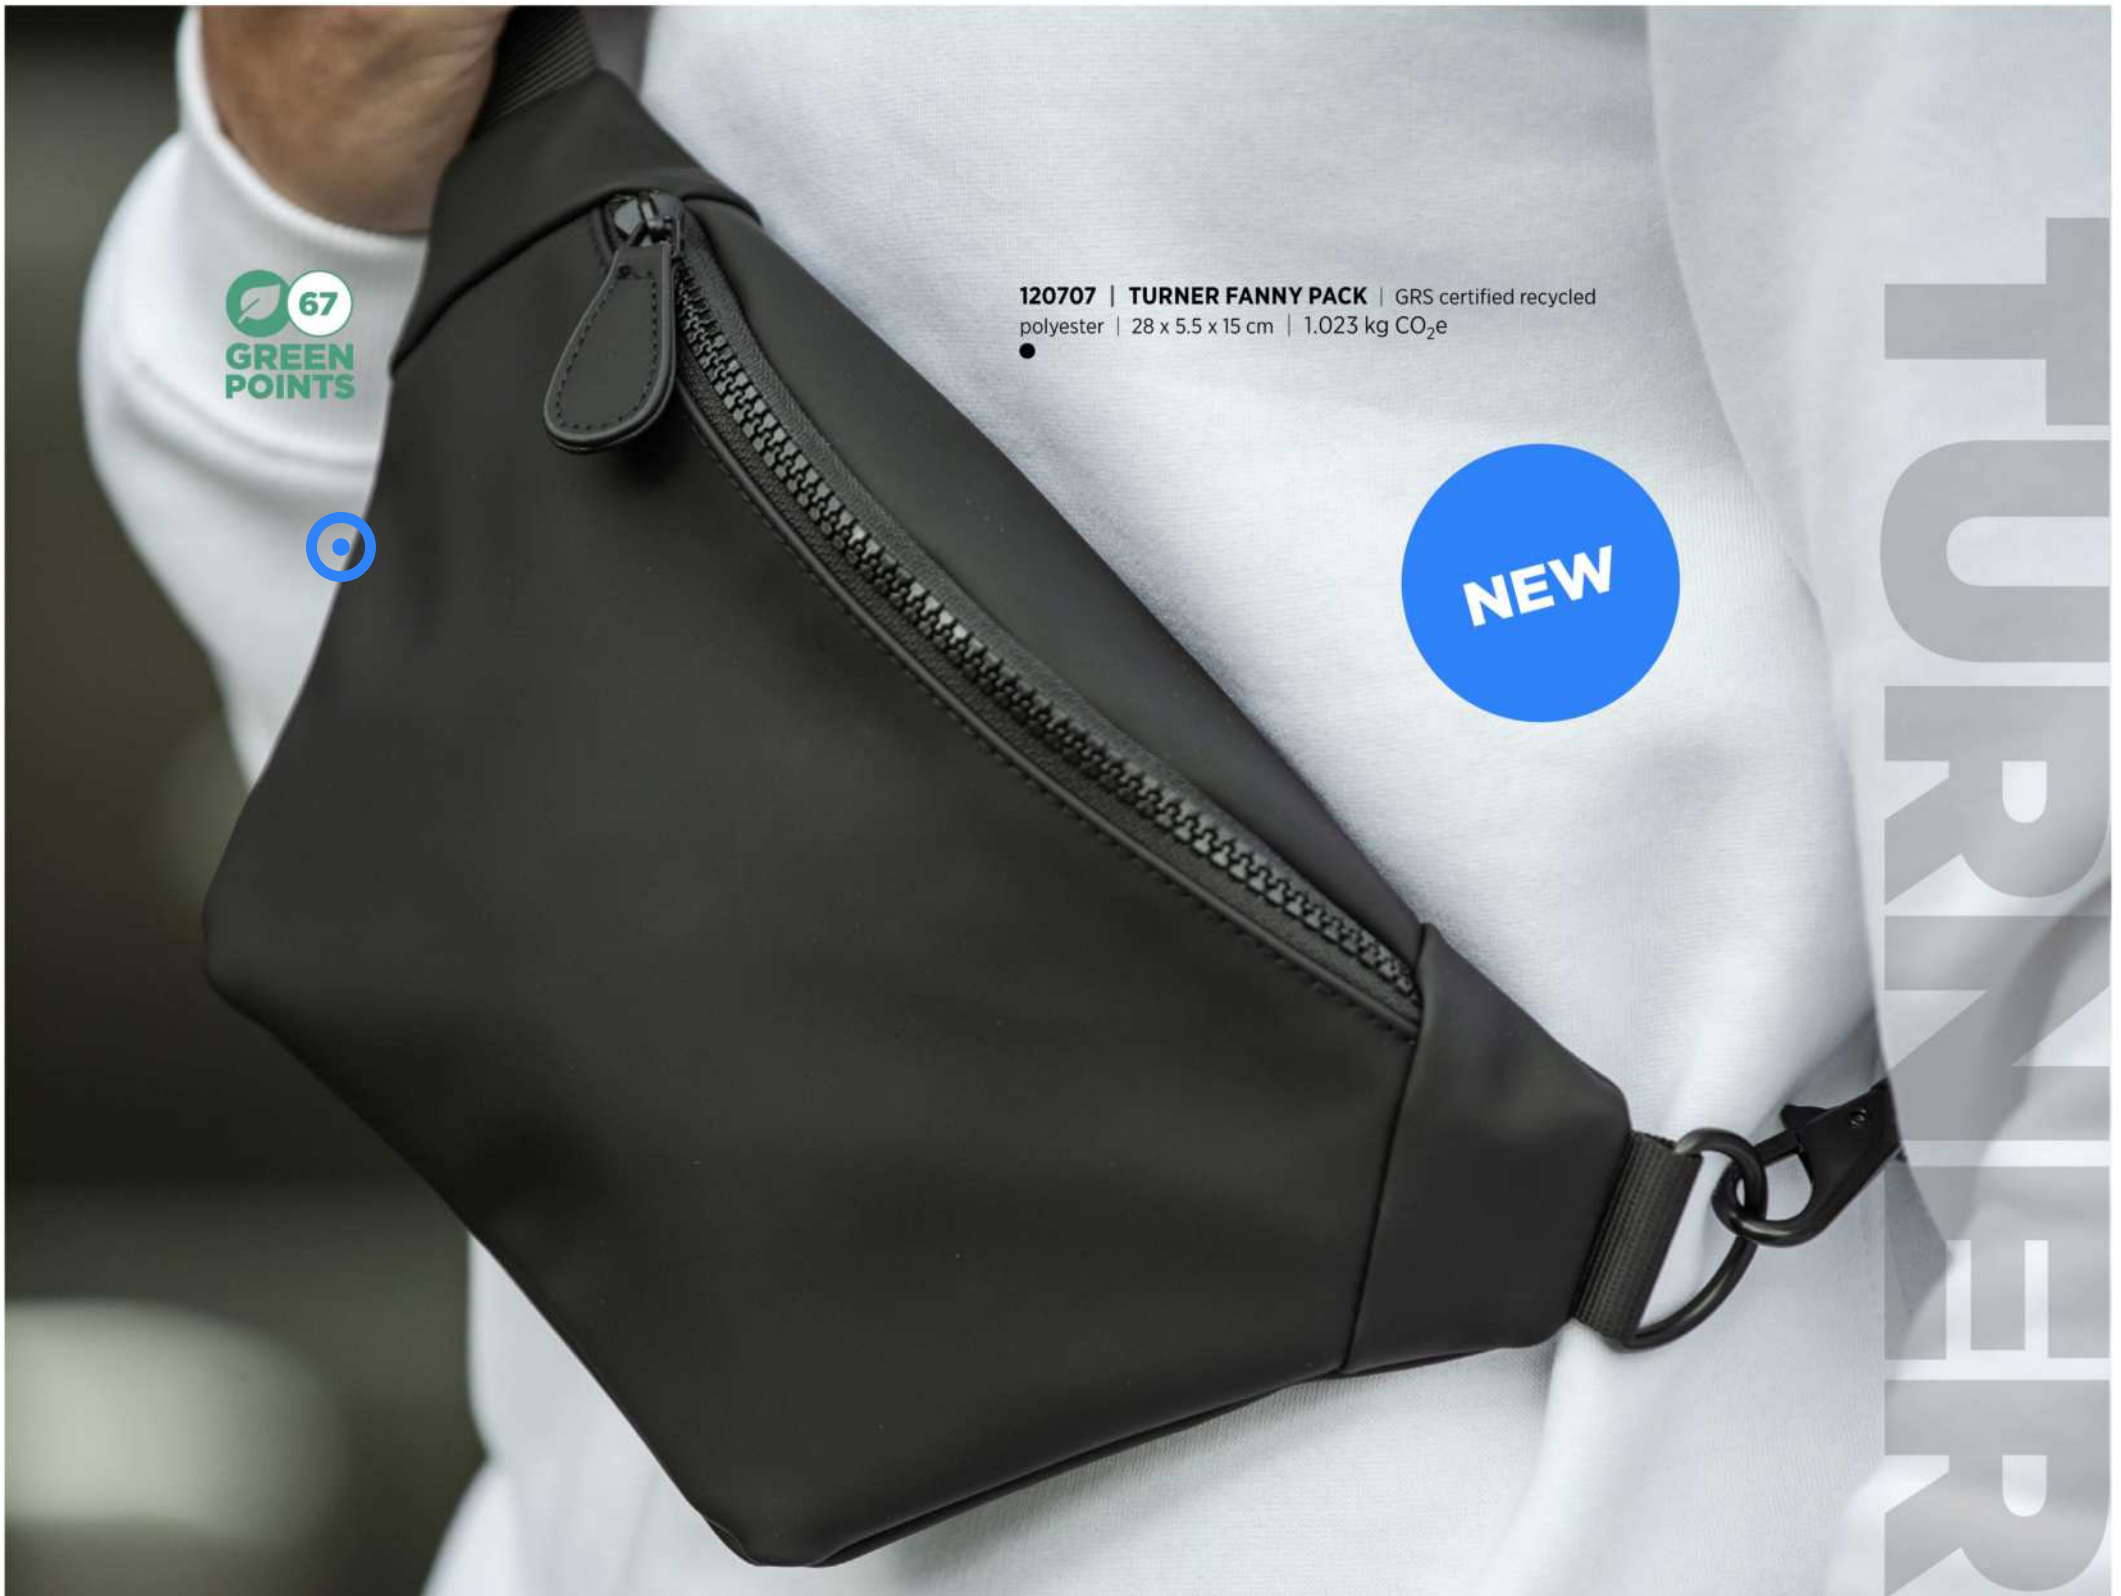

60
GREEN
POINTS

NEW

120708 | **TURNER ORGANIZER**
CLUTCH | 25 x 18 cm | 0.877 kg CO₂e

67
GREEN
POINTS

120707 | **TURNER FANNY PACK** | GRS certified recycled polyester | 28 x 5.5 x 15 cm | 1.023 kg CO₂e

NEW