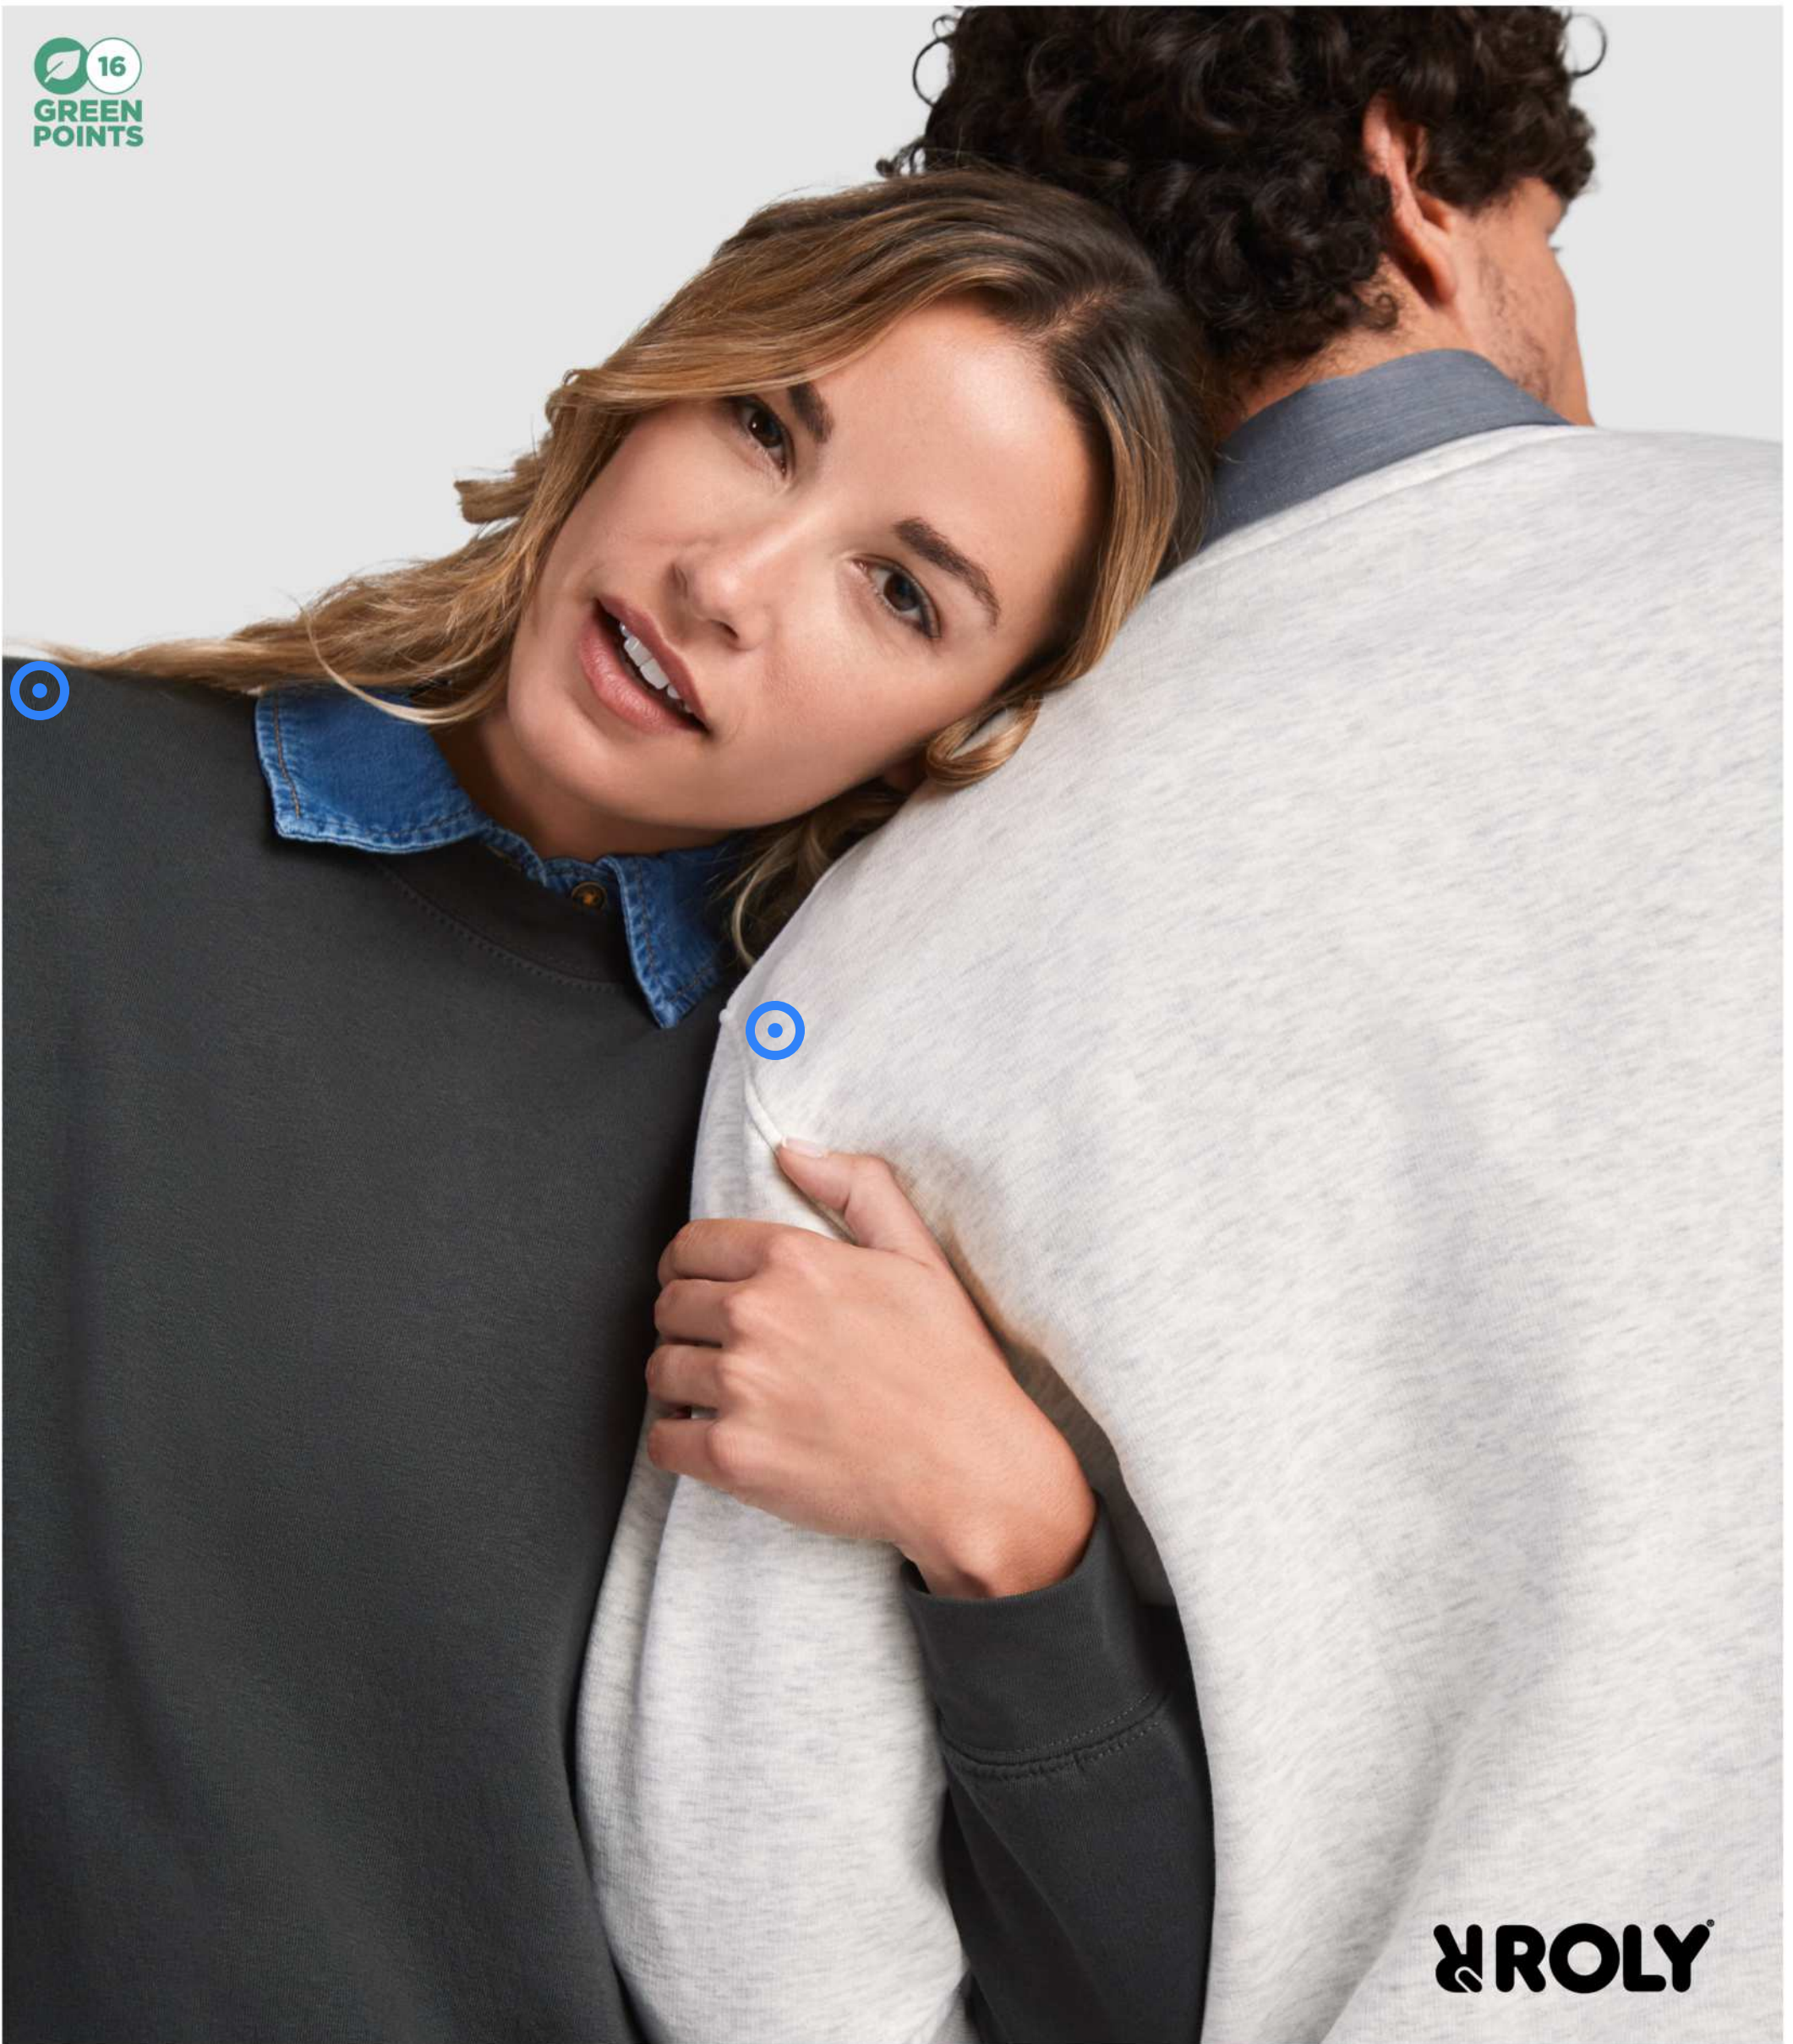

16
GREEN
POINTS

ROLY

R1070 XS-3XL ♀ K1070 S-3XL ♂ CLASICA UNISEX CREWNECK SWEATER | Cotton - Polyester | 3,64 kg CO₂e