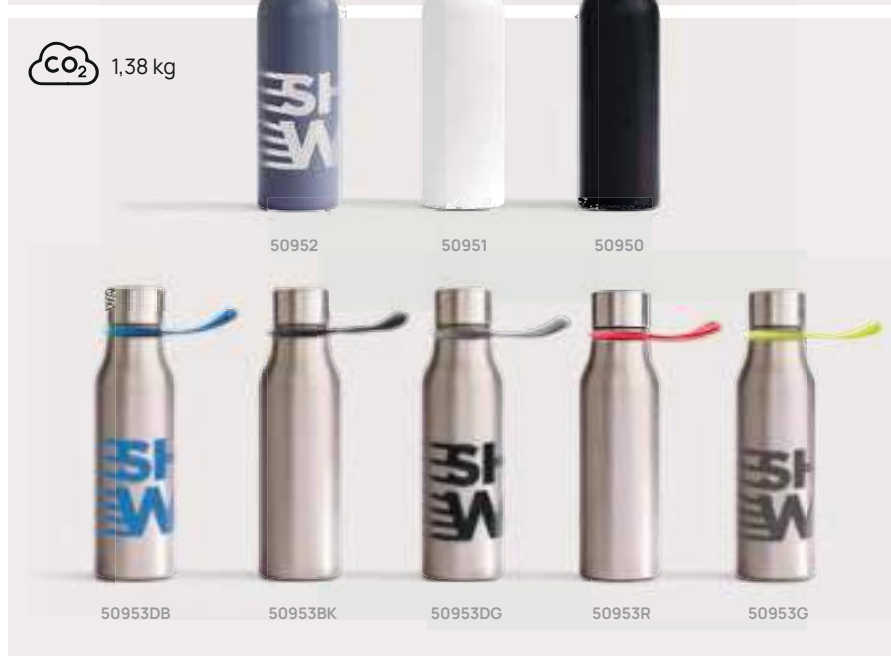

50952

50951

50950

50953DB

50953BK

50953DG

50953R

50953G

V5095

VINGA Lean Thermo Bottle

Stainless steel • Volume 0,45L. • Leak proof • Vacuum insulation • Keeps warm for 5 hours • Keep cool for 15 hours • Carry handle
Size 23 x ø 6,5 cm Max. printsize 208 x 140mm Printtechnique Digital print round