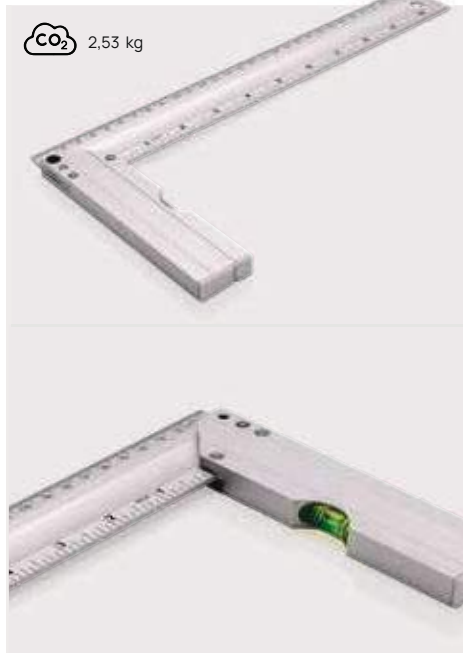

P112.402

Ruler with level

Aluminium **Size** 30,7 x 15 x 1,1 cm **Max. printsize** 110 x 9mm
Printtechnique Laser engraving