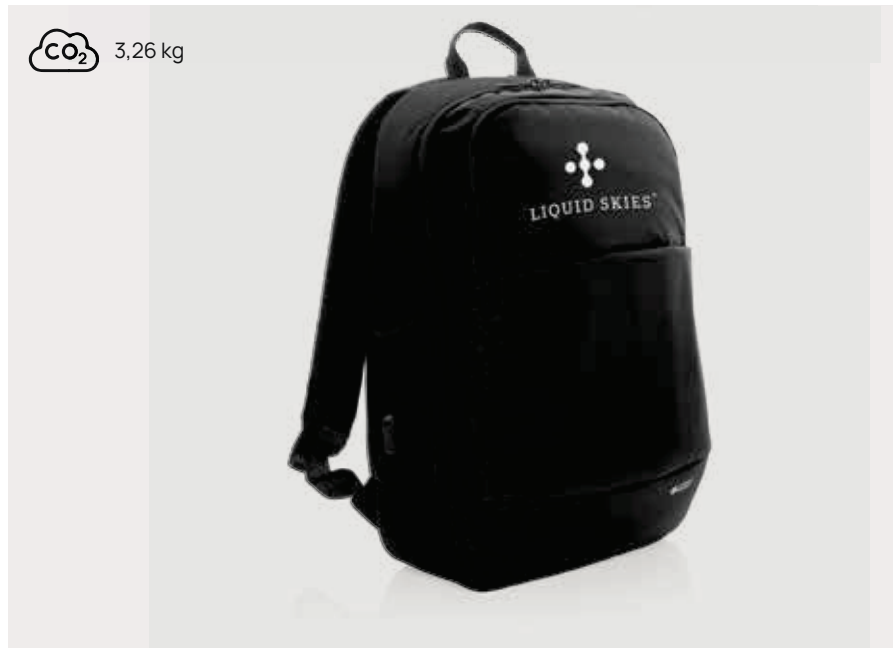

Swiss Peak AWARE™ modern 15.6" laptop backpack

Recycled polyethylene terephthalate • Volume 18L. • Laptop/Tablet pocket size 15.6" • PVC free **Size** 13,5 x 30 x 45 cm **Max. printsize** 150 x 100mm **Print technique** Screen transfer