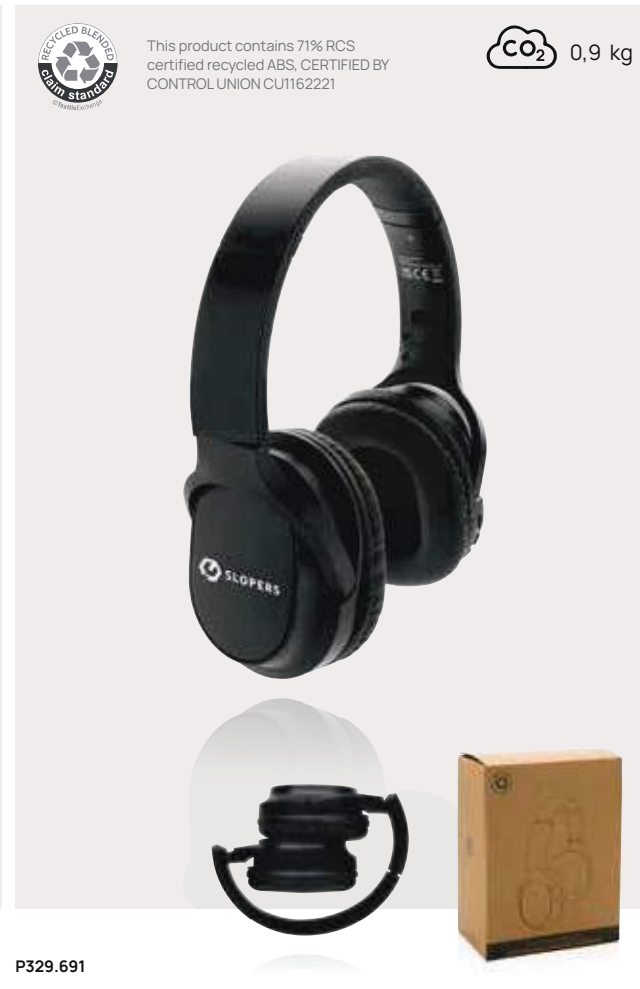

P329.691

RCS recycled plastic Elite Foldable wireless headphone

Recycled ABS • Over ear • Charging time 2H • Playing time 5H • BT version 5.1 • Type-C charging connector(s) • Mic • Pick up • Operating distance 10M • Foldable **Size** 12,5 x 7,8 x 16,5 cm **Max. printsize** 25 x 40mm **Printtechnique** Pad print