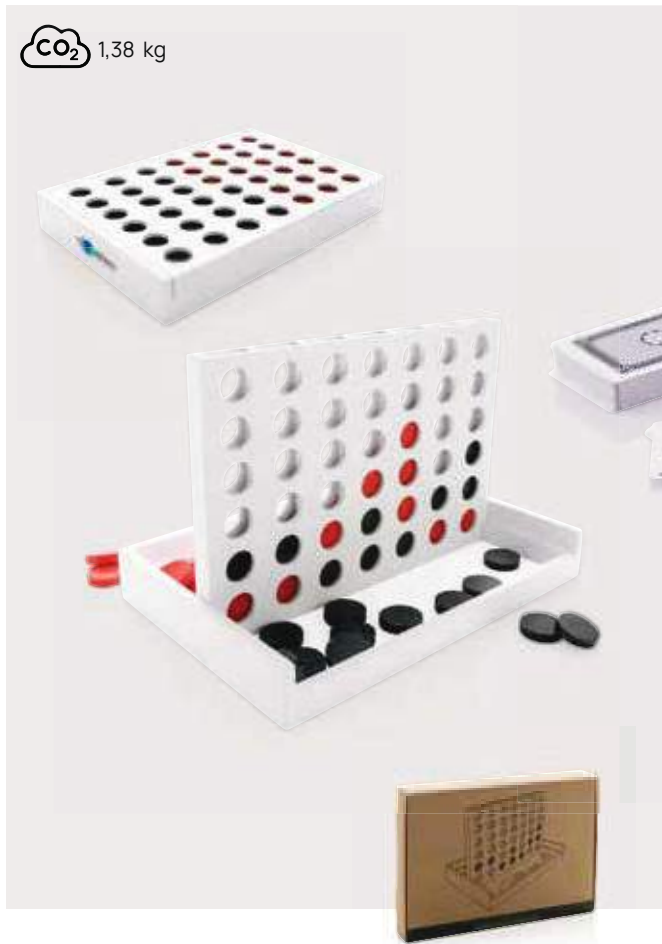

 1,87 kg

P940.129

FSC® wood **Size** 29,5 x 29,3 x 2,7 cm **Max. printsize** 100 x 10mm **Printtechnique** CO₂ engraving

CO₂ 1,38 kg

P940.243

Connect four wooden game

Medium density fibreboard **Size** 24 x 17 x 16,5 cm **Max. printsize** 100 x 25mm **Printtechnique** CO₂ engraving