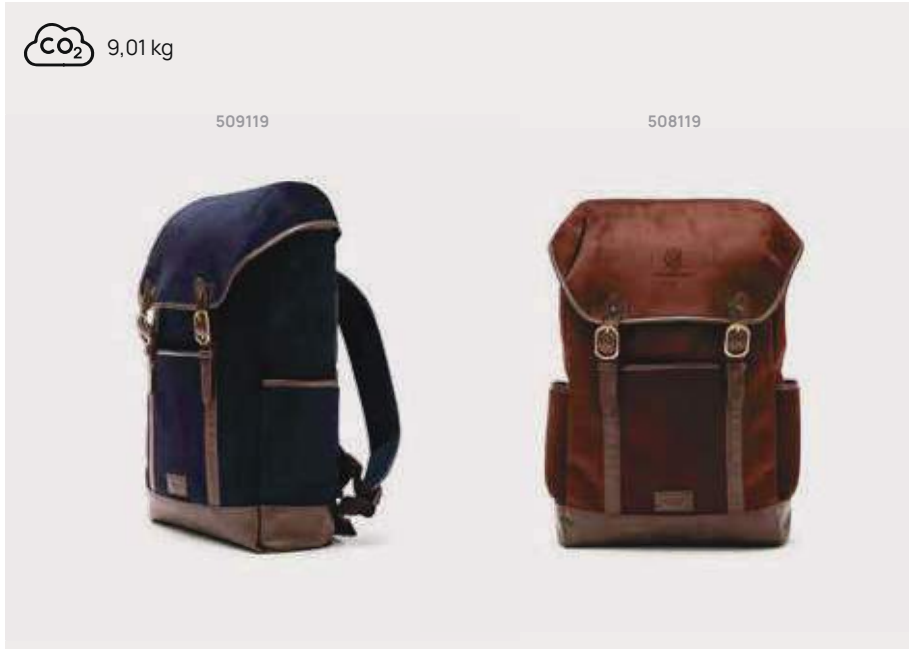

V50181

VINGA Hunton backpack

Polyester • Volume 15L. • Laptop/Tablet pocket size 17" **Size** 30,5 x 10 x 49 cm **Max. printsize** 50 x 150mm **Printtechnique** Screen transfer

Vinga

V5280

VINGA Hunton computer brief