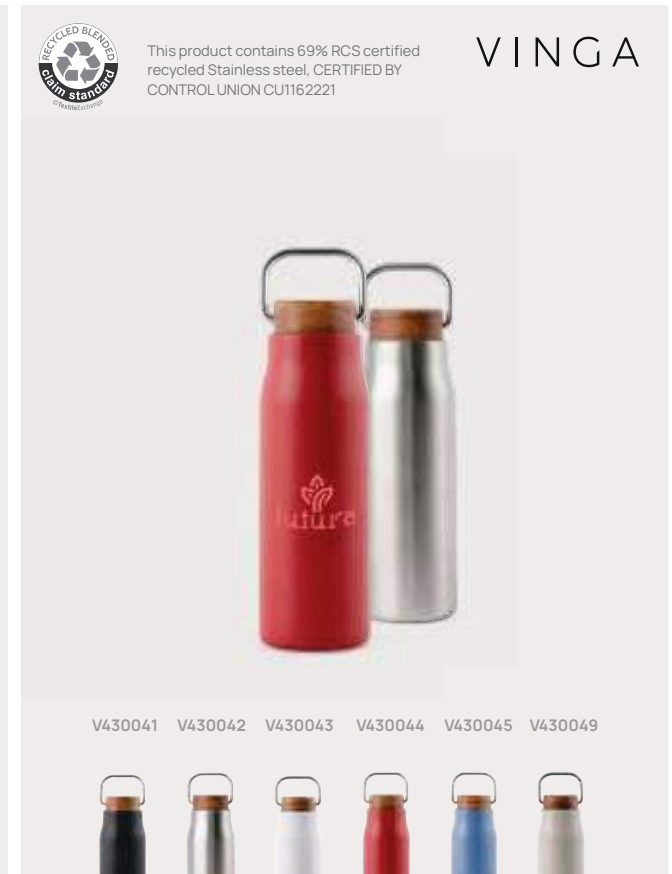

V43004

new

VINGA **Ciro** RCS recycled vacuum bottle 300ml

Recycled Stainless steel • Volume 0,3L. • Spillproof • Vacuum insulation • Keeps warm for 5 hours • Keep cool for 15 hours • Carry handle **Size** 18,6 x ø 6 cm **Printtechnique** On request