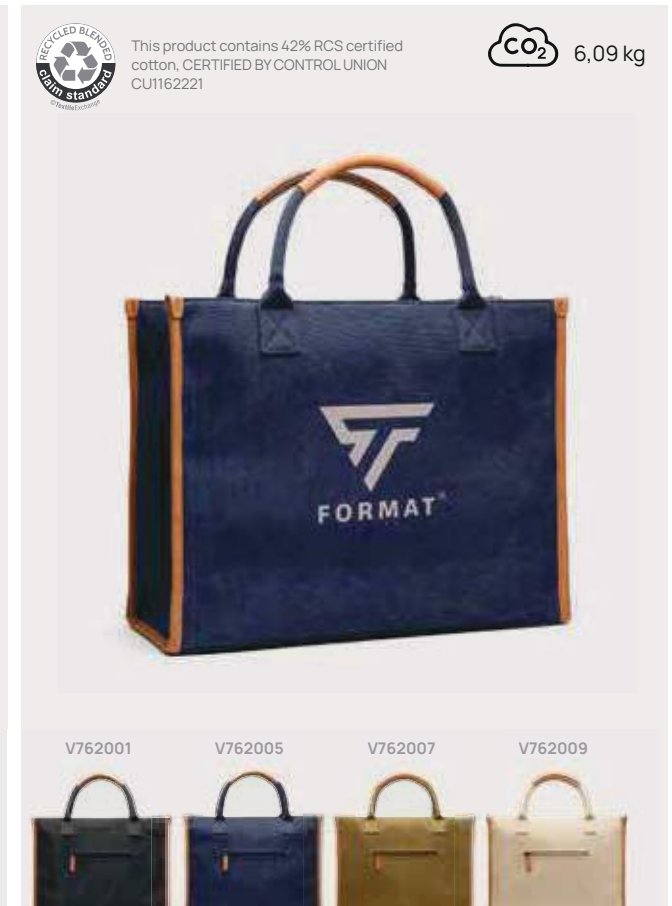

V7733

VINGA Bosler RCS recycled canvas note book

Recycled Canvas • A5 size • Hardcover • Lined pages • 80 pages • Cream paper • 80 g/m2 paper **Size** 21,5 x 14,5 x 1,5 cm **Max. printsize** 100 x 50mm **Printtechnique** Screen transfer