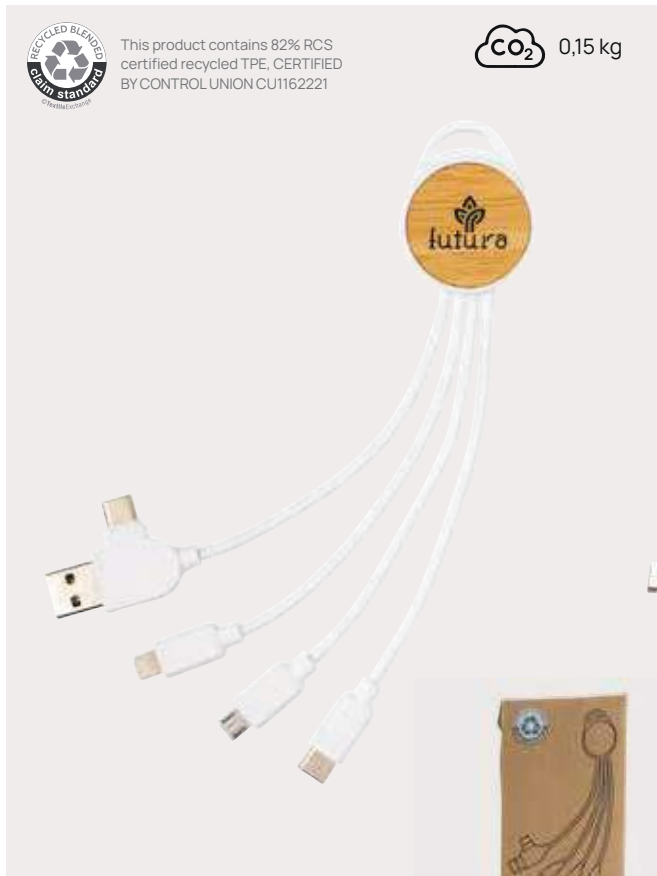

P302.473

RCS recycled plastic Ontario 6-in-1 round cable

Recycled TPE • Max current 5V/2A • Lightning Output • Micro USB output • 20 cm charging cable • Type-C & USB-A charging connector(s) **Size** 16 x 3 x 2 cm **Max. printsize** 25 x 25mm
Printtechnique CO₂ engraving