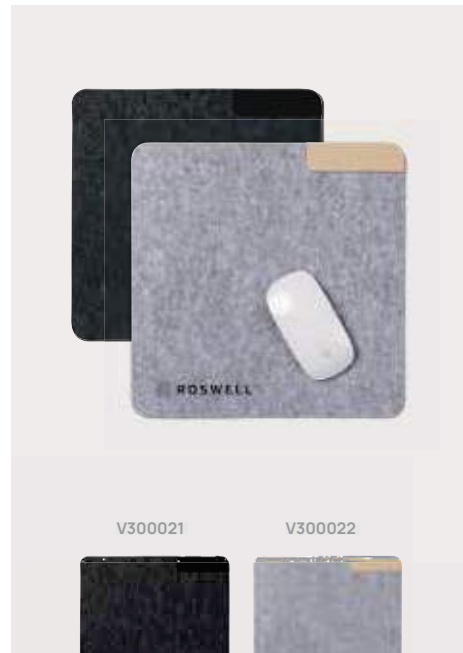

V300021

V300022

V77301

new

VINGA Albon GRS recycled felt notebook

Paper • A5 size • Softcover • Lined pages • 160 pages • White paper • 70 g/m2 paper **Size** 15 x 1,5 x 21,9 cm **Max. printsize** 60 x 150mm **Printtechnique** Screen transfer