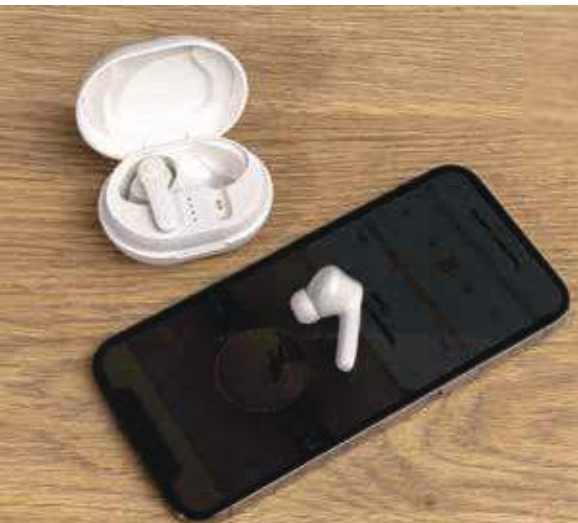

Audio

0,56 kg

P329.67* *3

RCS standard recycled plastic TWS earbuds

Recycled ABS • Charging time 2H • Playing time 4H • BT version 5.0
• Type-C charging connector(s) • Mic • Pick up • Touch function
• Operating distance 10M • Earbuds batteries capacity 40mAh •
Including spare ear tips **Size** 6,5 x 4,8 x 3,3 cm **Max. printsize** 30 x 20mm
Printtechnique Pad print

This product contains 67% RCS certified recycled ABS, CERTIFIED BY CONTROL UNION CU1162221

XD COLLECTION

0,57 kg

P329.583

RCS recycled plastic Liberty Pro wireless earbuds

Recycled ABS • Charging time 2H • Playing time 3H • BT version 5.3
• Type-C charging connector(s) • Mic • Pick up • Touch function
• Operating distance 10M • Earbuds batteries capacity 300mAh •
Including spare ear tips **Size** 6,3 x 2,5 x 4,8 cm **Max. printsize** 35 x 15mm
Printtechnique Pad print

This product contains 56% RCS certified recycled ABS, CERTIFIED BY CONTROL UNION CU1162221