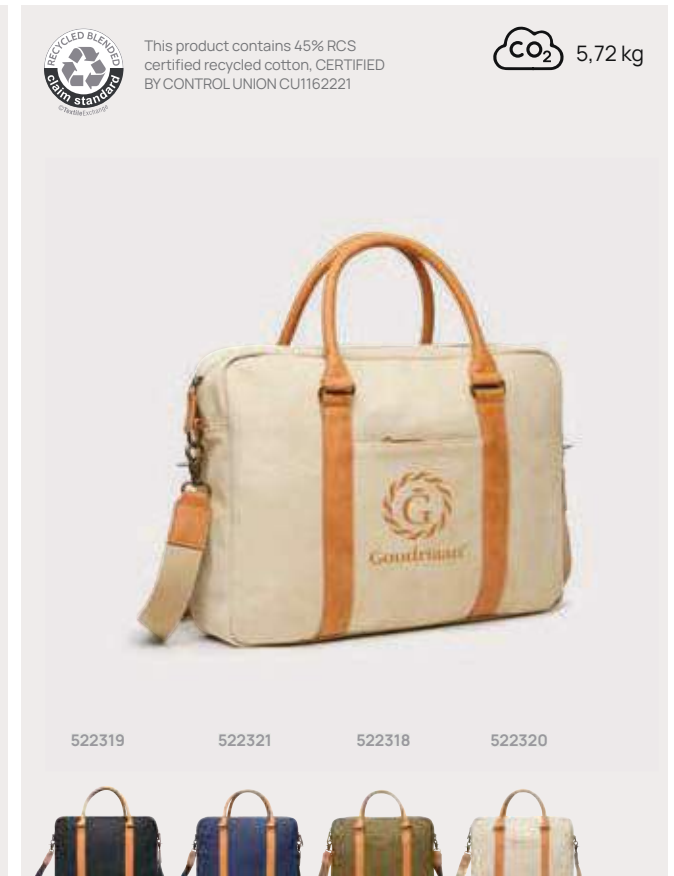

V5223

VINGA Bosler RCS recycled canvas computer bag

Recycled cotton • Volume 18,8L. • Laptop/Tablet pocket size 16" Size 30 x 9 x 40 cm Max. printsize 100 x 100mm **Printtechnique** Digital transfer