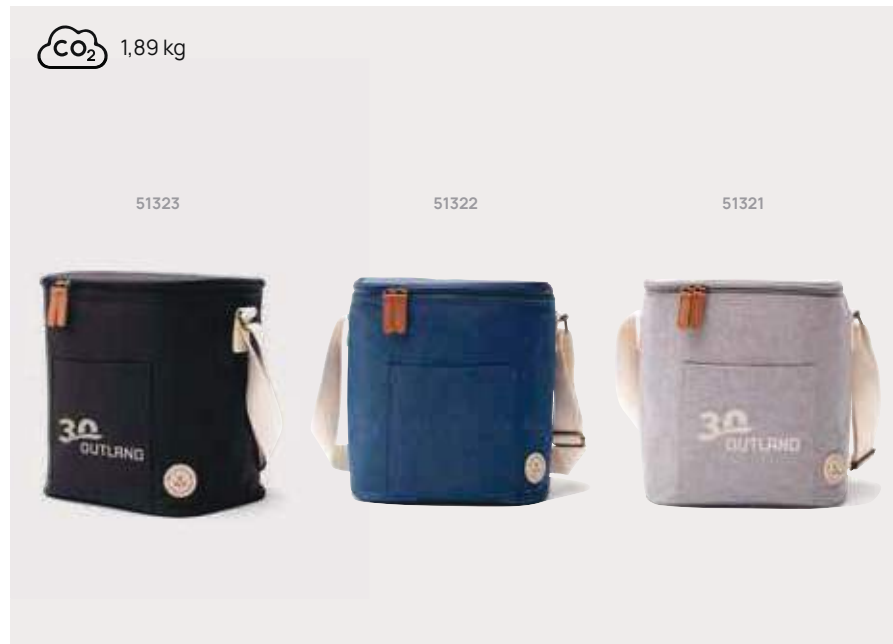

VINGA Sortino Cooler bag

Recycled polyethylene terephthalate • Volume 12L. Size 23 x 20 x 27 cm **Max. printsize** 100 x 100mm **Printtechnique** Screen transfer