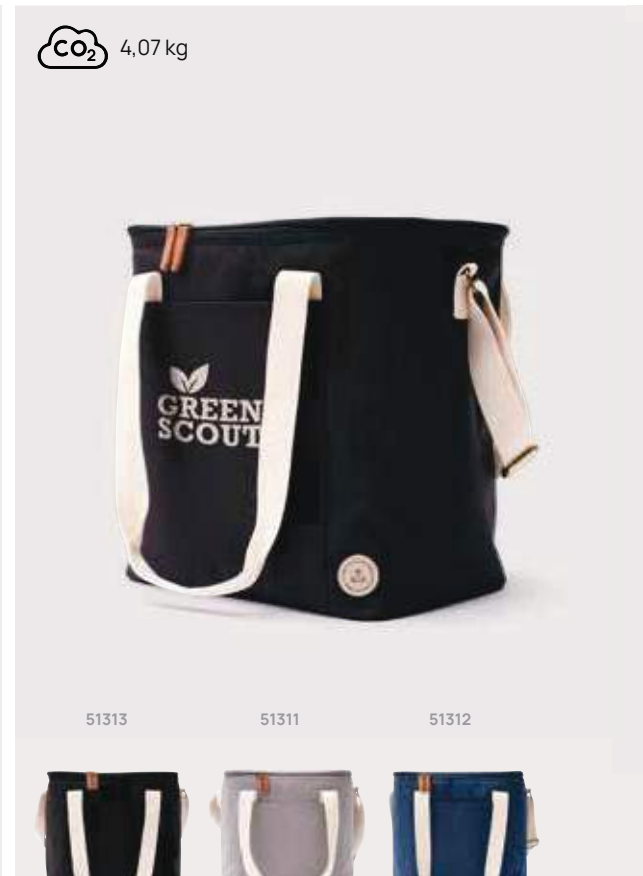

V5131

VINGA Sortino Cooler grande

Recycled polyethylene terephthalate • Volume 32L. **Size** 35 x 26 x 36 cm **Max. printsize** 150 x 150mm **Printtechnique** Screen transfer