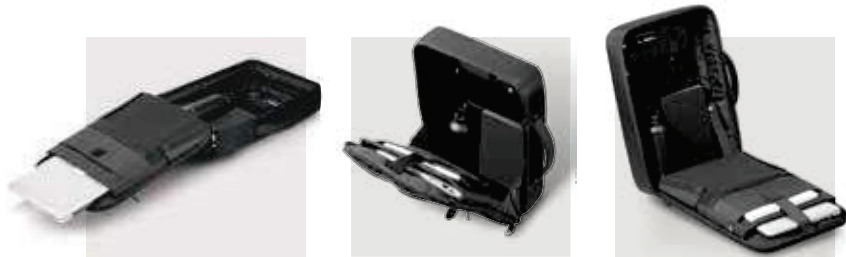

Bobby Bizz 2.0

P705.92* ⁺¹ ⁺² ⁺⁵

new

Recycled polyethylene terephthalate • Volume 10,5L.
• Laptop/Tablet pocket size 16" • PVC free **Size** 29 x 10
x 43 cm **Max. printsize** 160 x 180mm **Print technique**
Screen transfer