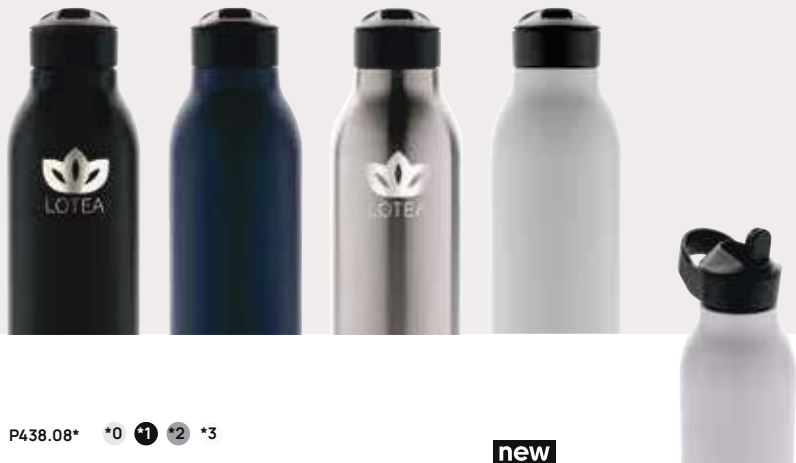

Avira Ara RCS Re-steel fliptop water bottle 500ml

P438.08* *0 *1 *2 *3

new

Recycled Stainless steel • Volume 0,5L. • Leak proof
• Vacuum insulation • Keeps warm for 5 hours • Keep cool for 15 hours • Carry handle **Size** 24 x ø 8 cm **Max.**
printsize 30 x 110mm **Printtechnique** Laser engraving

This product contains
80% RCS certified
recycled Stainless steel,
CERTIFIED BY CONTROL
UNION CU1162221

AVIRA

CO₂ 1,48 kg