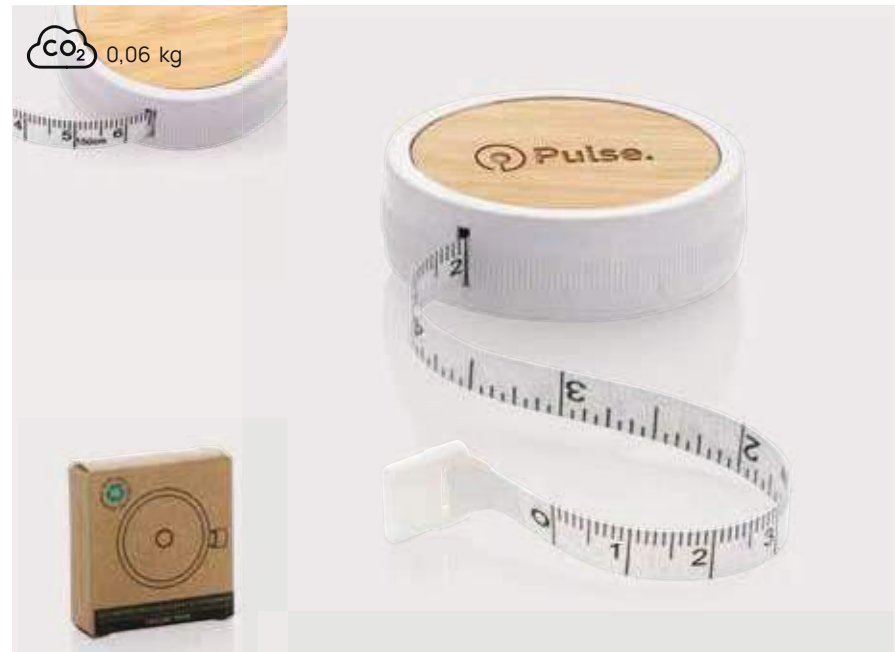

P110.033

new

RCS recycled plastic & bamboo tailor tape

Recycled ABS • Length 1,5M • Width 7mm • Double-sided markings • With white tape • Unit of measurement in cm/ inches • Slow tape retraction **Size** 1,6 x ø 5,2 cm **Max.** **printsiz**e 35 x 35mm **Printtechnique** CO₂ engraving

This product contains 45% RCS certified recycled ABS, CERTIFIED BY CONTROL UNION CU1162221