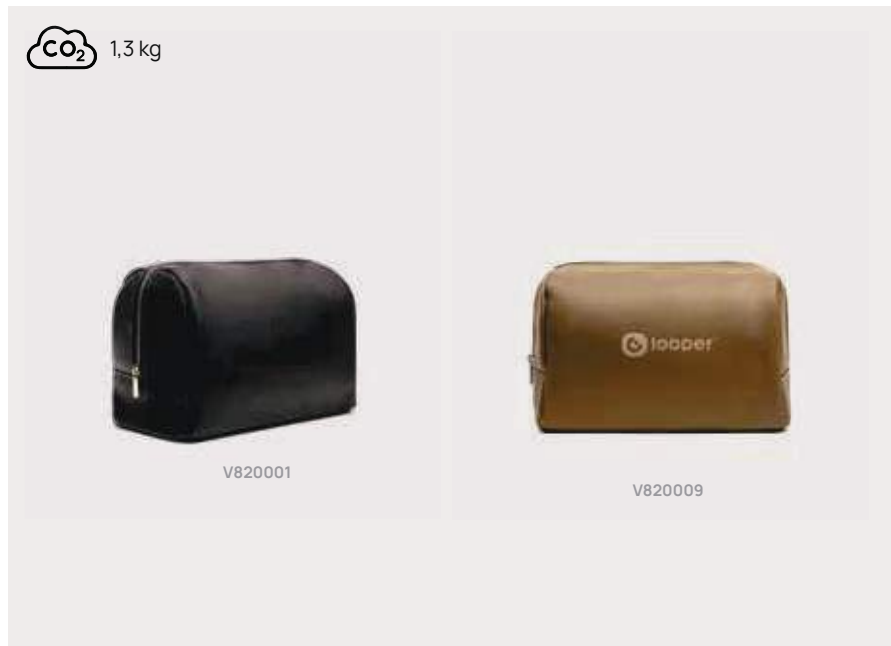

VINGA Bermond RCS recycled PU toiletry bag

Polyurethane • Volume 6,5L. Size 26 x 14 x 18 cm Max. printsize 120 x 100mm Printtechnique Screen transfer

This product contains 43% RCS certified polyurethane, CERTIFIED BY CONTROL UNION CU1162221