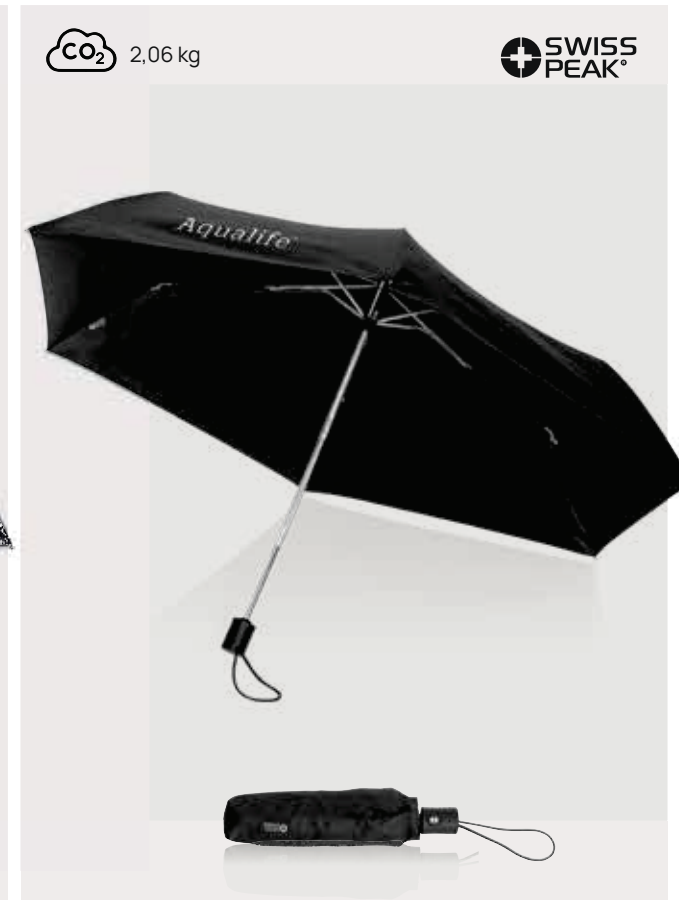

P850.321

SP Aware™ RPET Ultra-light full auto 20.5”umbrella

Recycled polyethylene terephthalate • Automatic Open/Close • Diameter 95cm **Size** 53 x ø 96 cm **Max. printsize** 200 x 120mm **Print technique** Screen transfer