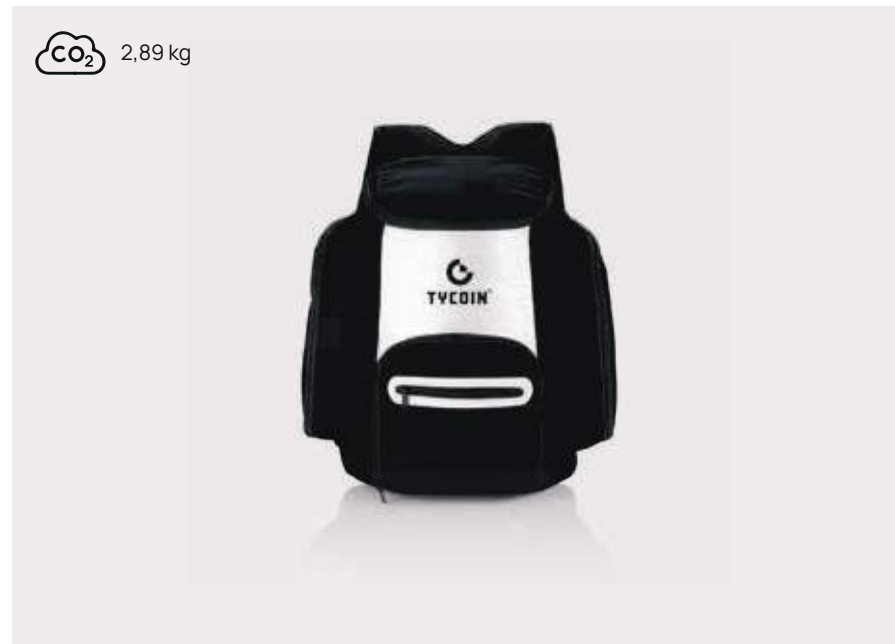

Polyester • Volume 10L. Size 22 x 15 x 38 cm **Max.**
printsized 40 x 100mm **Printtechnique** Screen transfer

 1,28 kg

P733.181

Cooler backpack

Polyester • Volume 21L. • PVC free **Size** 40 x 32 x 16,5
cm **Max.** printsized 140 x 120mm **Printtechnique** Screen
transfer