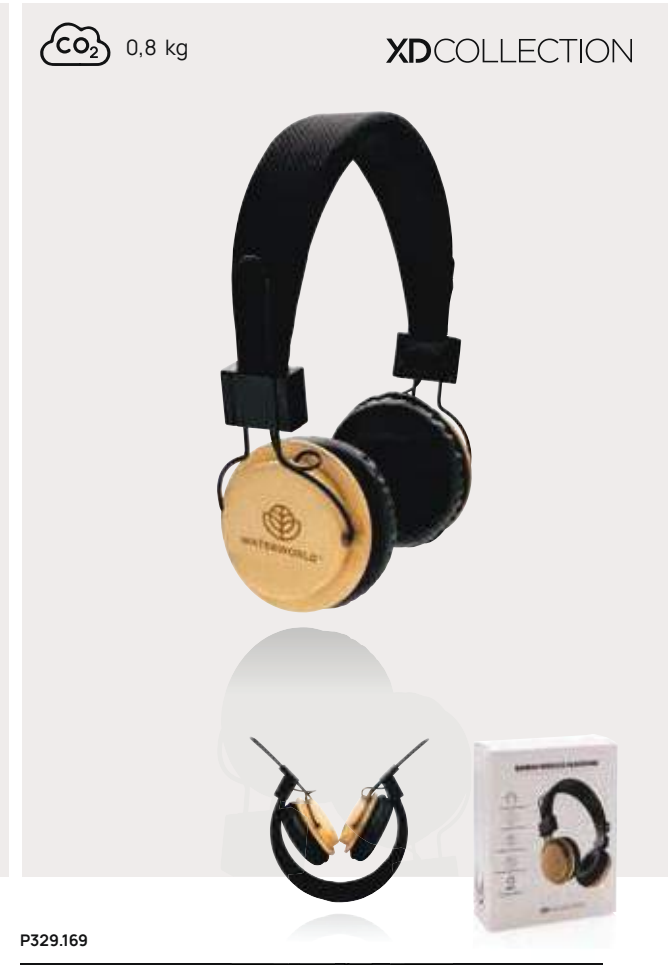

P329.169

Bamboo wireless headphone

Bamboo • Over ear • Charging time 2H • Playing time 4H • BT version 5 • Micro USB charging connector(s) • Mic • Pick up • Operating distance 10M • Foldable **Size** 17 x 7 x 18 cm **Max. printsize** 40 x 40mm **Printtechnique** CO₂ engraving