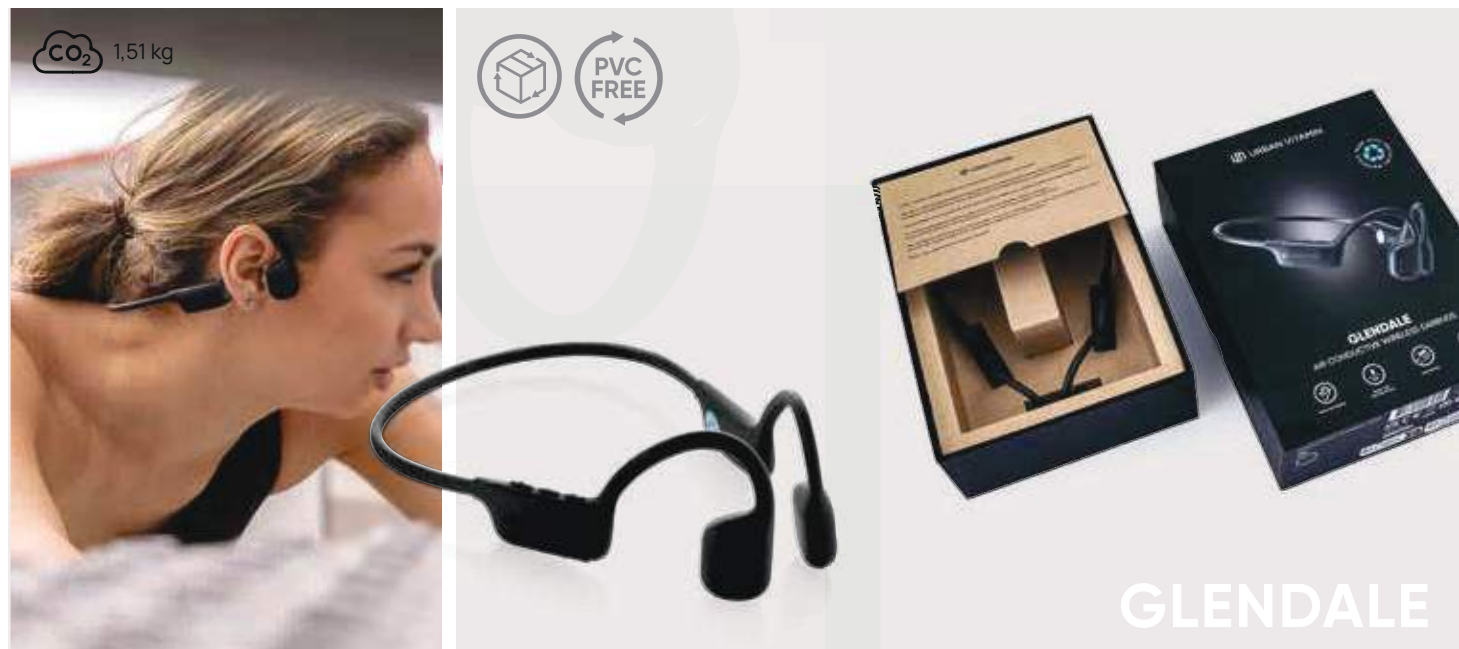

Urban Vitamin Glendale RCS rplastic air conductive headphone

Recycled Polycarbonate • Over ear • Charging time 2H
• Playing time 10H • BT version 5.3 • Type-C charging
connector(s) • Mic • Pick up • Operating distance 10M
• Waterproof level IPX 4 **Size** 14,2 x 10 x 4,8 cm **Max.**
printsize 25 x 10mm **Printtechnique** Pad print

This product contains 17% RCS certified recycled
polycarbonate, CERTIFIED BY CONTROL UNION
CU1162221