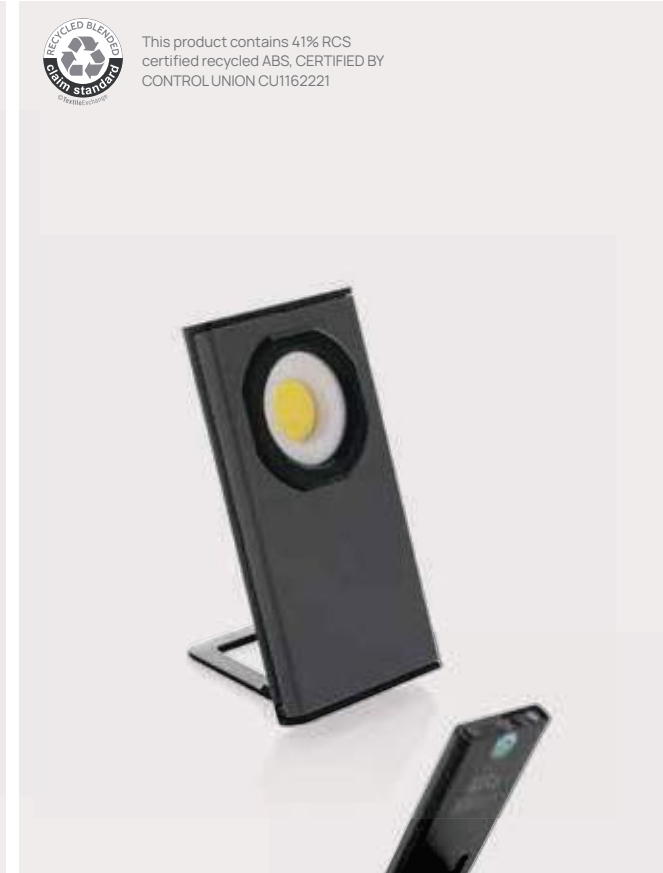

P513.242

new

Gear X RCS recycled plastic USB pocket work light 260 lumen

Recycled ABS • COB LED • 260 lumens • Beam reach 2M. • Operating time 3H • Rechargeable **Size** 10,6 x 5,5 x 1,4 cm **Max. printsize** 30 x 30mm **Printtechnique** Pad print

This product contains 33% RCS certified recycled ABS, CERTIFIED BY CONTROL UNION CU1162221

This product contains 33% RCS certified recycled ABS, CERTIFIED BY CONTROL UNION CU1162221

This product contains 41% RCS certified recycled ABS, CERTIFIED BY CONTROL UNION CU1162221