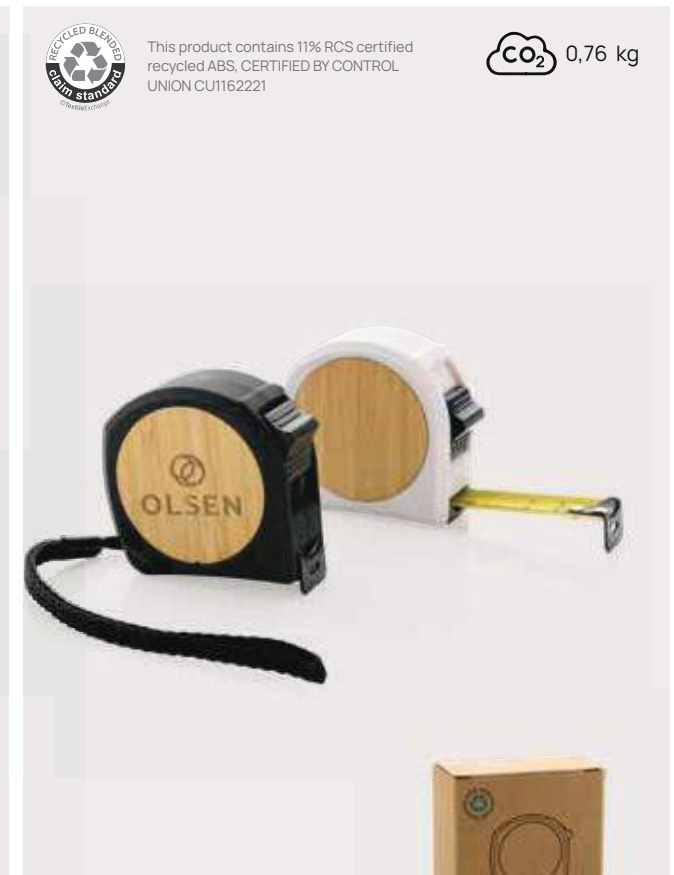

This product contains 11% RCS certified recycled ABS, CERTIFIED BY CONTROL UNION CU1162221

CO₂ 0,76 kg

P112.19* *1 *3

RCS recycled plastic bamboo tape 5M/19mm

Recycled ABS • Length 5M • Width 19mm • With yellow tape • Unit of measurement in cm • Wrist strap **Size** 6 x 6,3 x 2,9 cm **Max. printsize** 40 x 40mm **Printtechnique** CO₂ engraving