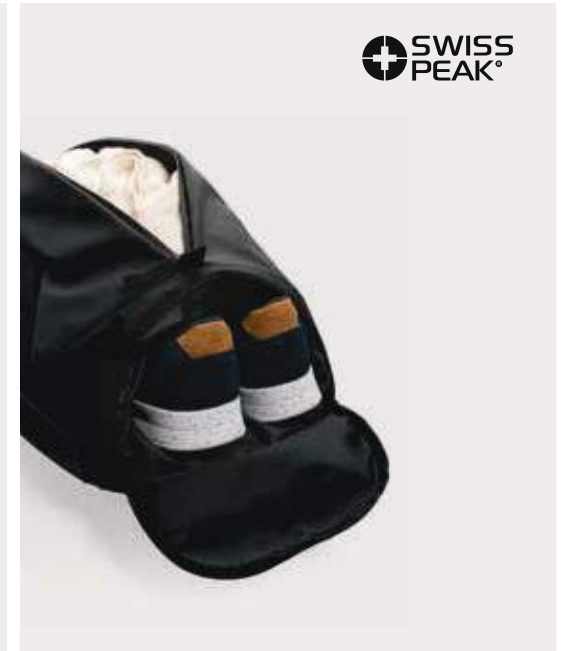

P762.771

Swiss Peak AWARE™ RPET 15.6 inch work/gym backpack

Recycled polyethylene terephthalate • Volume 25L. • Laptop/Tablet pocket size 15.6" • PVC free Size 29 x 14,5 x 51 cm Max. printsize 60 x 100mm Print technique Screen transfer

CO₂ 4,91 kg