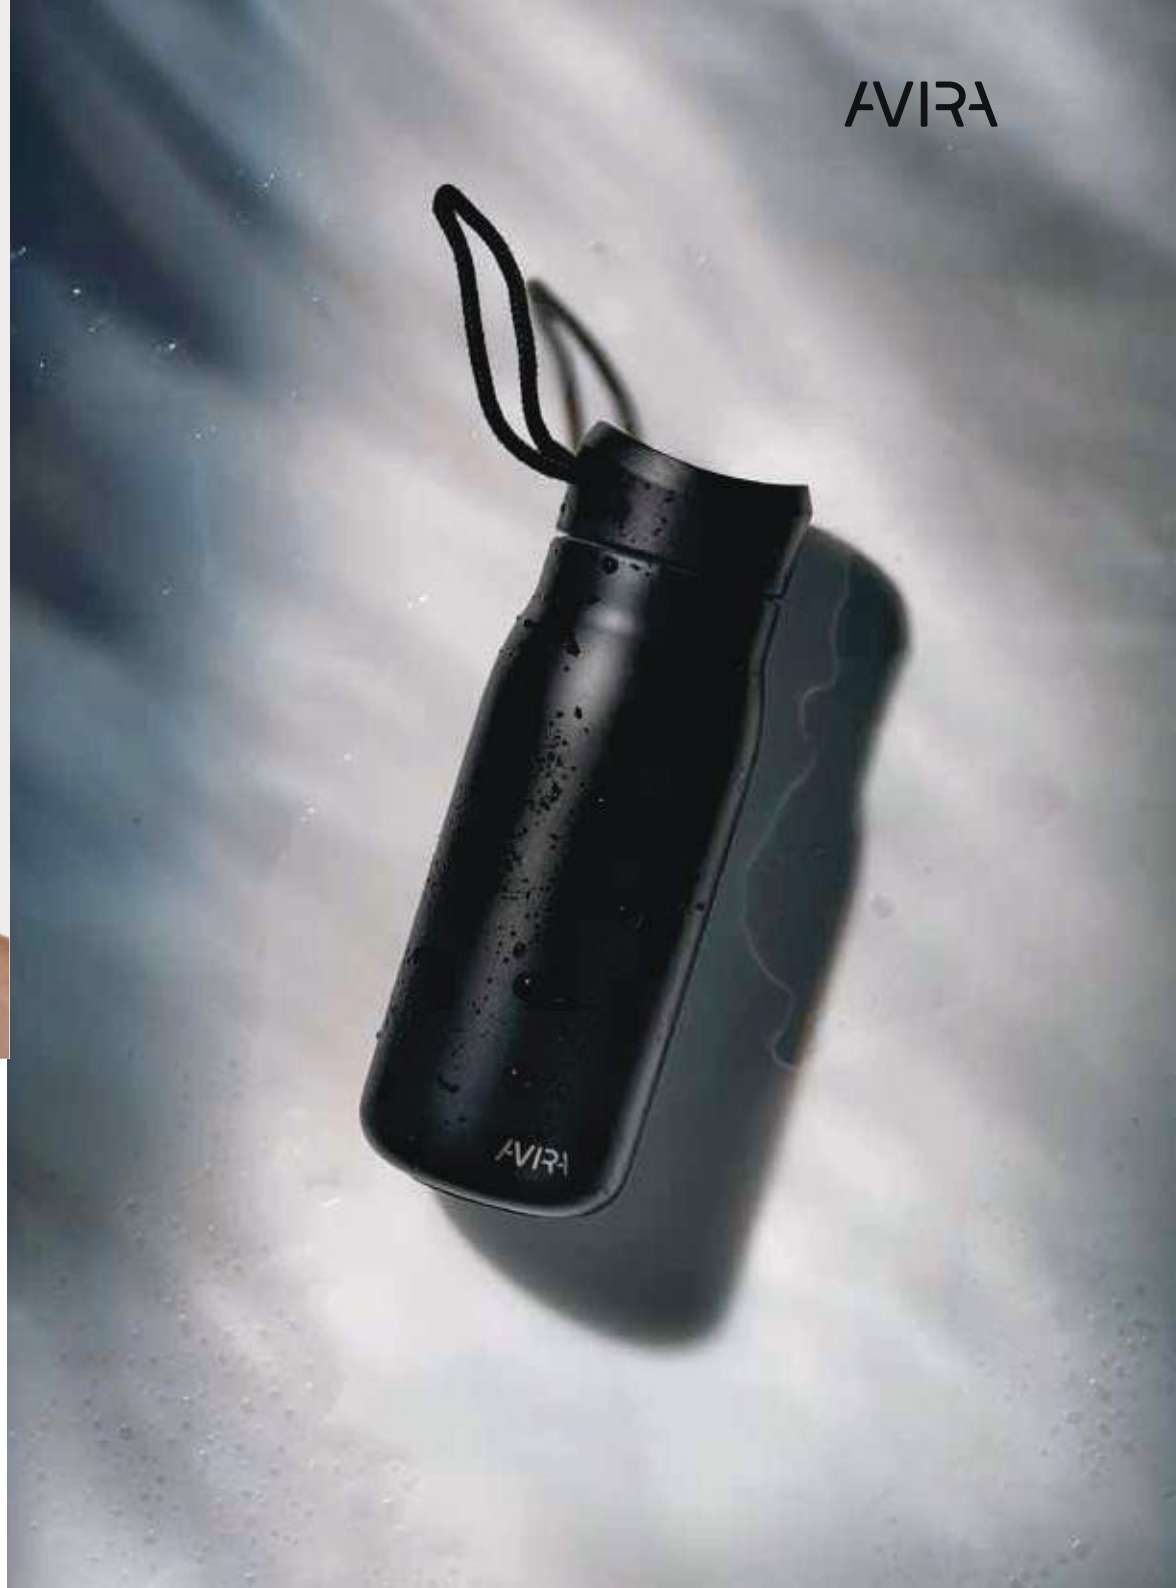

P438.05* *3

Recycled Stainless steel • Volume 0,15L. • Leak proof
• Vacuum insulation • Keeps warm for 5 hours • Keep
cool for 15 hours • Carry loop **Size** 14,8 x ø 5,4 cm **Max.**
printsize 20 x 60mm **Printtechnique** Laser engraving

This product contains 74% RCS
certified recycled Stainless steel,
CERTIFIED BY CONTROL UNION
CU1162221