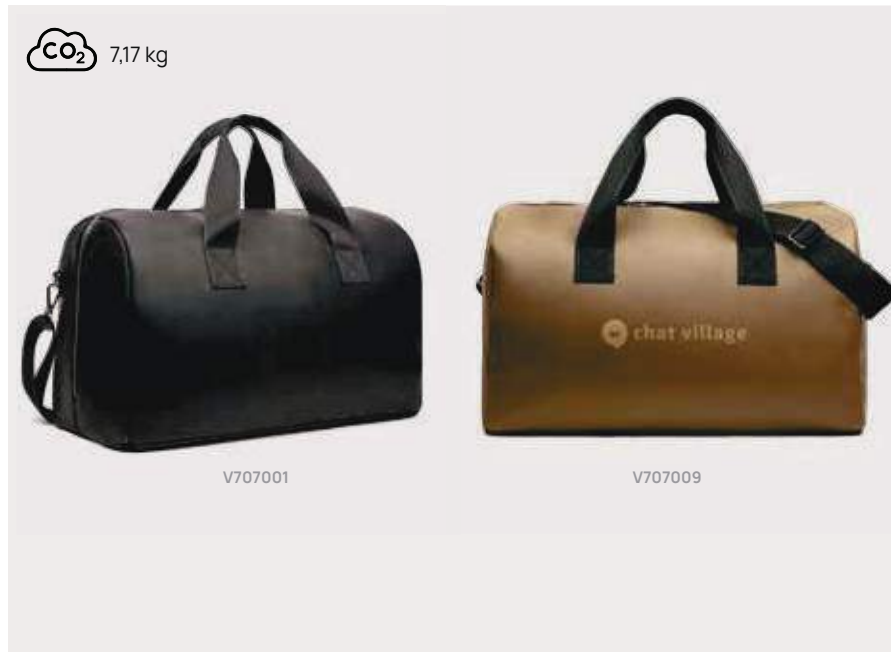

V7070

VINGA Bermond RCS recycled PU weekend bag

Recycled Polyurethane • Volume 36L. Size 48,5 x 25 x 30 cm Max. printsize 220 x 100mm Printtechnique Screen transfer

This product contains 32% RCS certified recycled polyurthane, CERTIFIED BY CONTROL UNION CU1162221