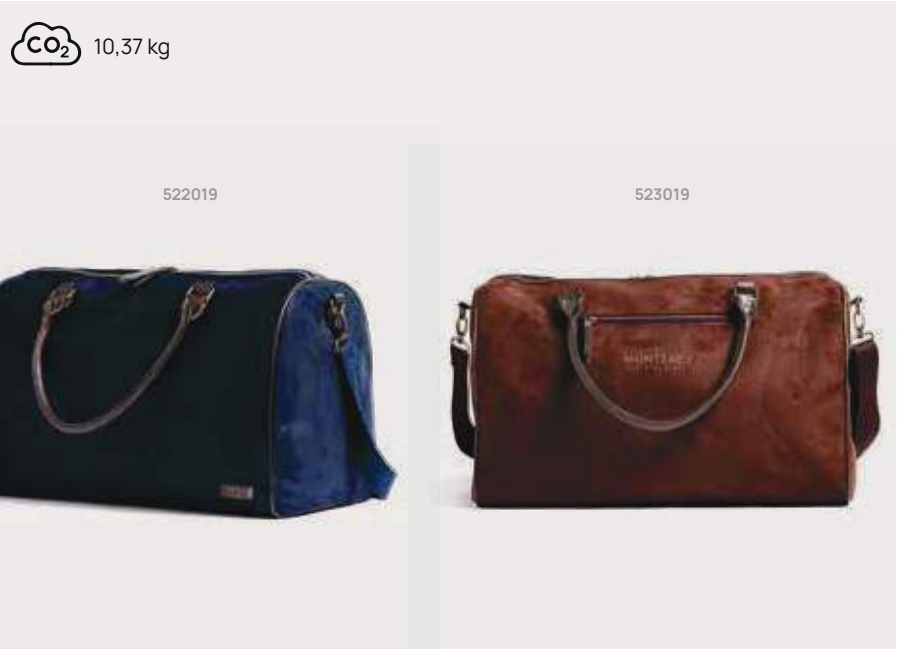

V50181

VINGA Hunton backpack

Polyester • Volume 15L. • Laptop/Tablet pocket size 17" **Size** 30,5 x 10 x 49 cm **Max. printsize** 50 x 150mm **Printtechnique** Screen transfer

Vinga

V5280

VINGA Hunton computer brief