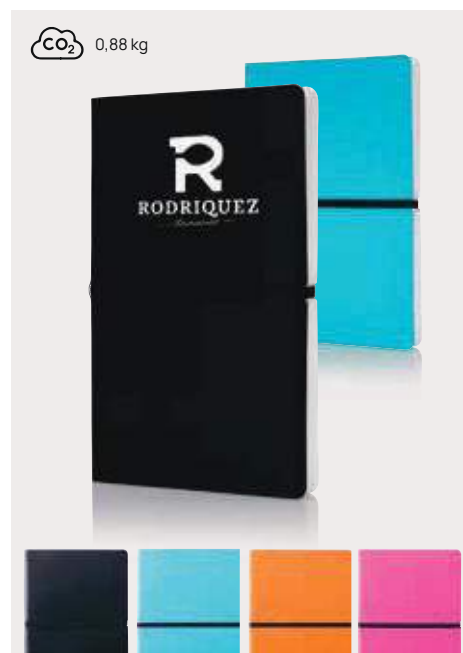

Deluxe softcover A5 notebook

Paper • A5 size • Softcover • Lined pages • 192 pages • White paper • 80 g/m2 paper **Size** 21,4 x 14,5 x 1,3 cm **Max. printsize** 80 x 40mm **Printtechnique** Pad print