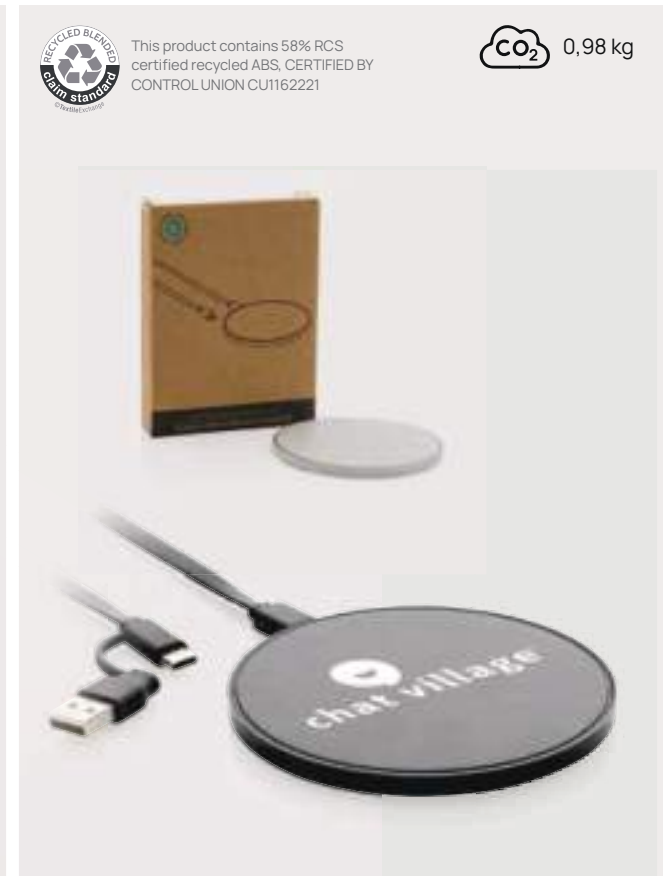

This product contains 58% RCS certified recycled ABS, CERTIFIED BY CONTROL UNION CU1162221

CO₂ 0,98 kg

P308.66* *3

RCS standard recycled plastic 10W wireless charger

Recycled ABS • 10W charging power • Input(s) speed 9V/1.5A • 1 wireless charging coil(s) • Type-C charging connector(s) • 150 cm charging cable **Size** 0,7 x ø 10,1 cm **Max. printsize** 70 x 70mm **Printtechnique** Pad print