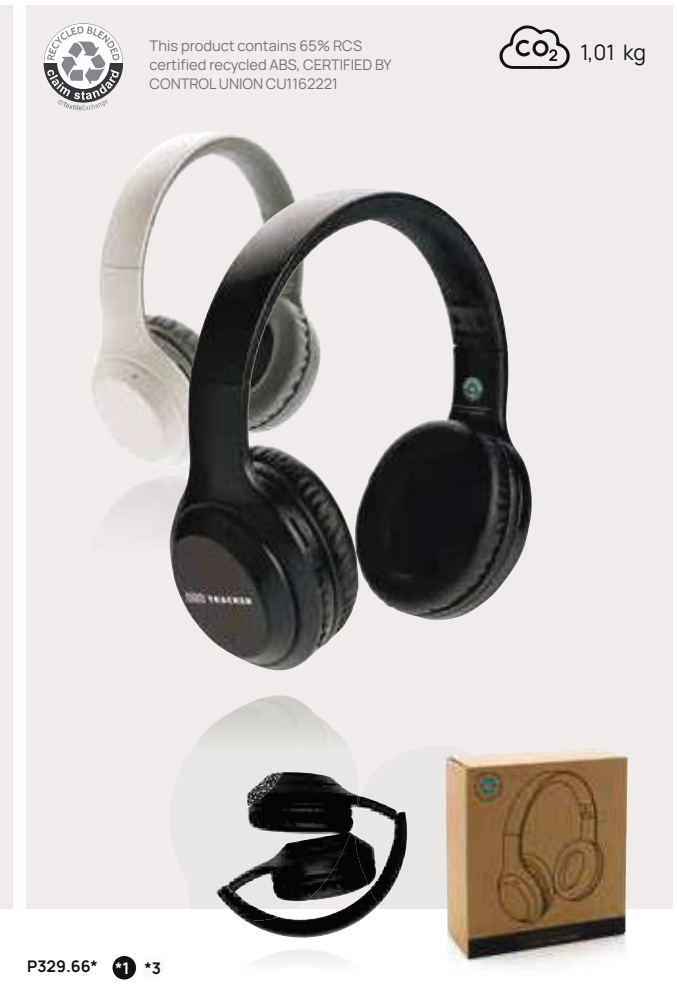

P329.691

RCS recycled plastic Elite Foldable wireless headphone

Recycled ABS • Over ear • Charging time 2H • Playing time 5H • BT version 5.1 • Type-C charging connector(s) • Mic • Pick up • Operating distance 10M • Foldable **Size** 12,5 x 7,8 x 16,5 cm **Max. printsize** 25 x 40mm **Printtechnique** Pad print