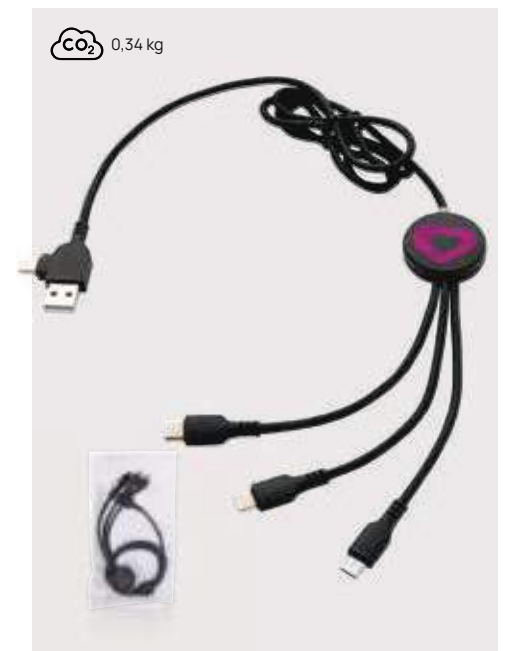

P302.22* **1** *3

3-in-1 retractable cable

Acrylonitril Butadien Styrene (ABS) • Max current 5V/2A - 9V/2A • Supports Carplay & Android Auto • Lightning Output • Micro USB output • 100 cm charging cable • USB-A charging connector(s) • Fast charge • Sync function **Size** 13 x 4 x 1,5 cm **Max. printsize** 25 x 15mm **Printtechnique** Pad print

CO₂ 0,29 kg

P302.232

3-in-1 braided cable

Nylon • Max current 5V/2A (10W) • Lightning Output • Micro USB output • 120 cm charging cable • Type-C & USB-A charging connector(s) **Size** 124 x ø 0,5 cm **Max. printsize** 23 x 8mm **Printtechnique** Pad print

CO₂ 0,24 kg

P302.07* **1** *3 *4

4-in-1 cable with carabiner clip

Acrylonitril Butadien Styrene (ABS) • Max current 2.1A • Lightning Output • Micro USB output • 10 cm charging cable • Type-C charging connector(s) **Size** 18 x 3 x 1 cm **Max. printsize** 15 x 25mm **Printtechnique** Pad print

CO₂ 0,47 kg

P302.391

Light up logo 6-in-1 cable

Acrylonitril Butadien Styrene (ABS) • Max current 5V/2A • Lightning Output • Micro USB output • 120 cm charging cable • Type-C & USB-A charging connector(s) **Size** 120 x 1 x ø 3 cm **Max. printsize** 25 x 25mm **Printtechnique** Laser engraving

CO₂ 0,34 kg