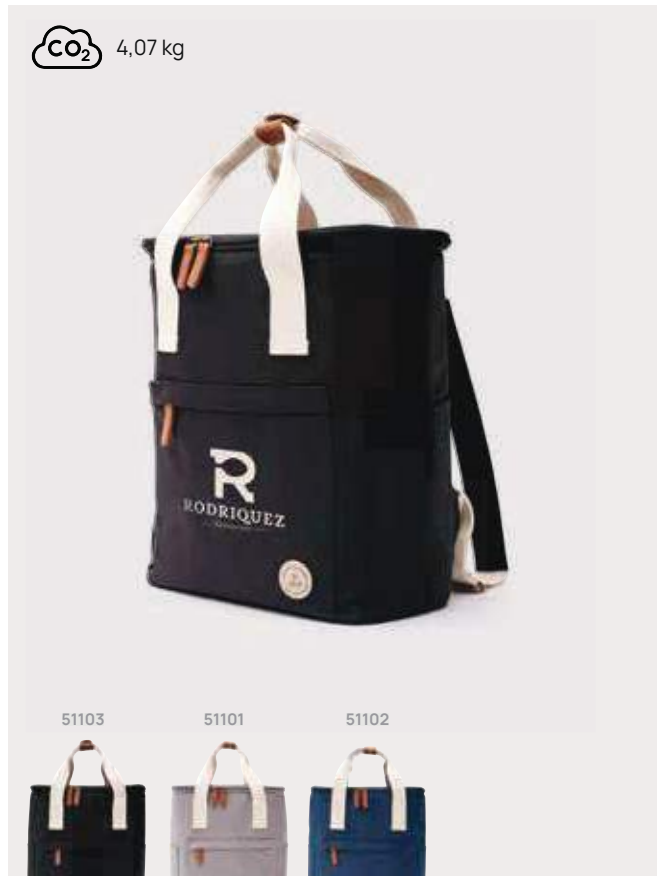

V5110

VINGA Sortino Trail cooler backpack

Recycled polyethylene terephthalate • Volume 19L. **Size** 30,5 x 15 x 36 cm **Max. printsize** 120 x 80mm **Printtechnique** Screen transfer