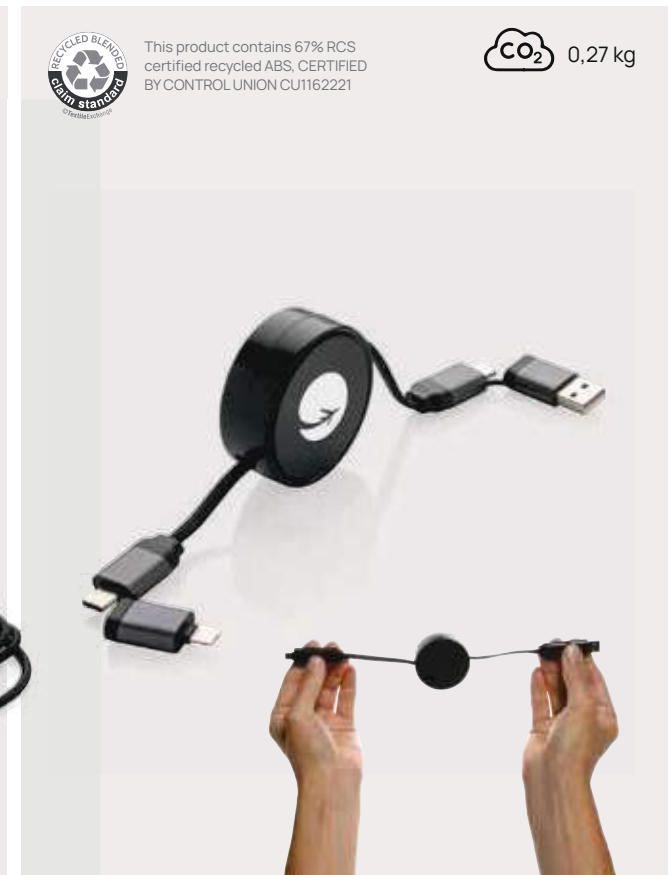

P302.752

Terra RCS recycled aluminium retractable 6-in-1 cable

Recycled ABS • Max current 20V/2.25A • Supports Carplay & Android Auto
• Lightning Output • Micro USB output • 100 charging cable • Type-C charging connector(s) • Fast charge • Sync function **Size 7 x 2,1 cm Max.**
printsized 40 x 40mm Printtechnique Laser engraving

new