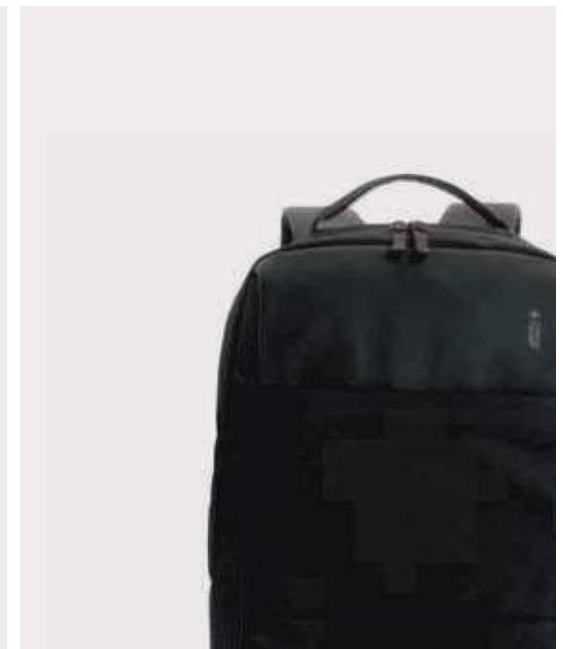

Swiss Peak AWARE™ RPET 15.6 inch day pack

Recycled polyethylene terephthalate • Volume 15,31L. • Laptop/Tablet pocket size 15.6" • PVC free Size 30 x 14,5 x 43,5 cm Max. printsize 140 x 90mm Print technique Screen transfer

CO₂ 3,14 kg