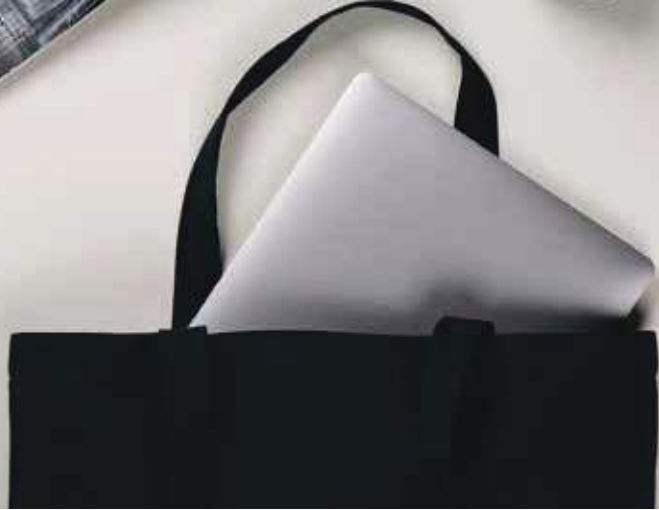

VINGA

VINGA Volonne AWARE™ recycled canvas picnic blanket

V459115

V459113

V45911

new

Recycled cotton **Size** 130 x 170 cm **Max. printsize** 120 x 80mm **Printtechnique** Screen transfer

Vinga