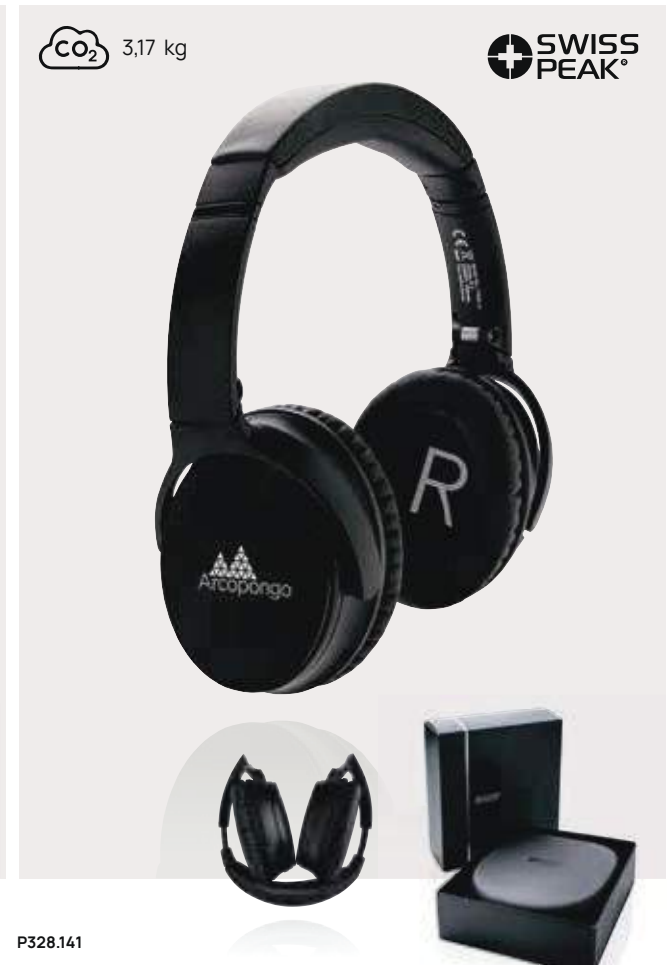

P328.141

Swiss Peak ANC headphone

Acrylonitril Butadien Styrene (ABS) • Over ear • Charging time 2H • Playing time 14H • BT version 4.2 • Micro USB charging connector(s) • Mic • Pick up • Operating distance 10M • Pouch • Foldable • ANC up to -23dB **Size** 19,4 x 17,7 x 8,7 cm **Max. printsize** 30 x 50mm **Printtechnique** Pad print