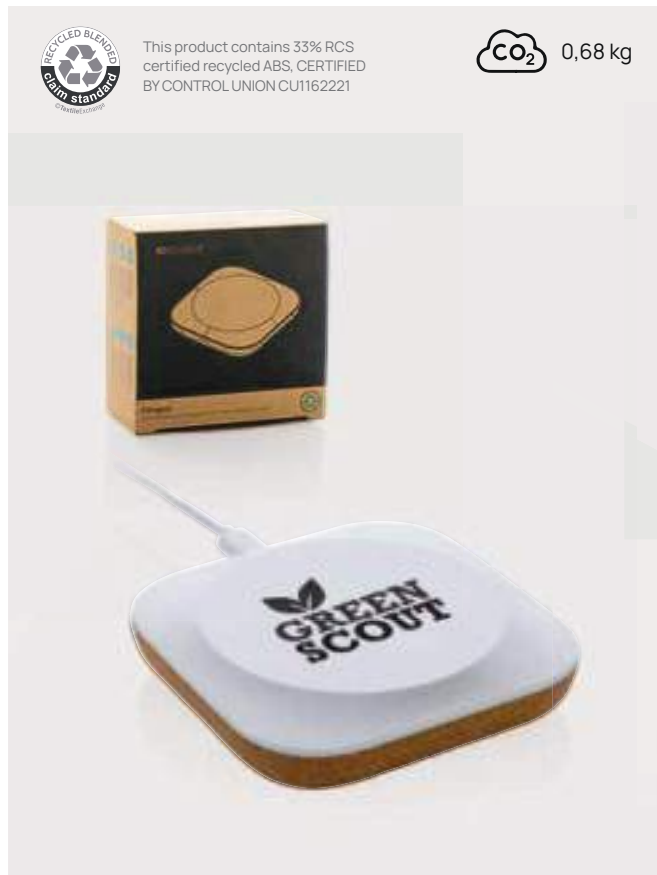

This product contains 33% RCS certified recycled ABS, CERTIFIED BY CONTROL UNION CU1162221

CO₂ 0,68 kg

P308.589

Oregon RCS recycled plastic and cork 10W wireless

Recycled ABS • 10W charging power • Input(s) speed 9V/2A • 1 wireless charging coil(s) • Type-C charging connector(s) • 120 cm charging cable
Size 10,4 x 10,4 x 2,1 cm **Max. printsize** 75 x 75mm **Printtechnique** Digital print