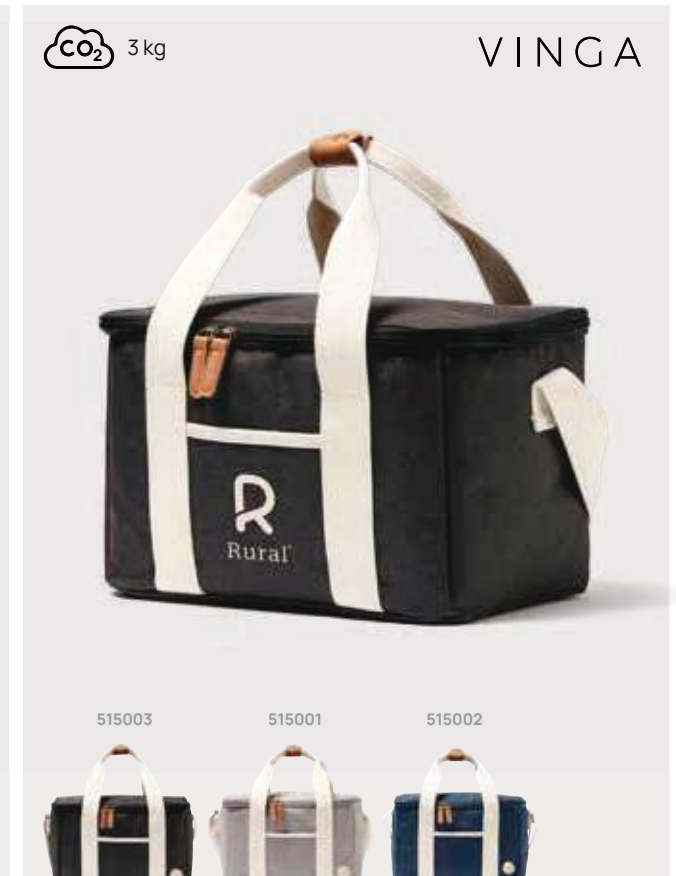

V5150

VINGA Sortino City cooler

Recycled polyethylene terephthalate • Volume 14L. **Size** 32 x 21 x 21 cm **Max. printsize** 70 x 60mm **Printtechnique** Screen transfer