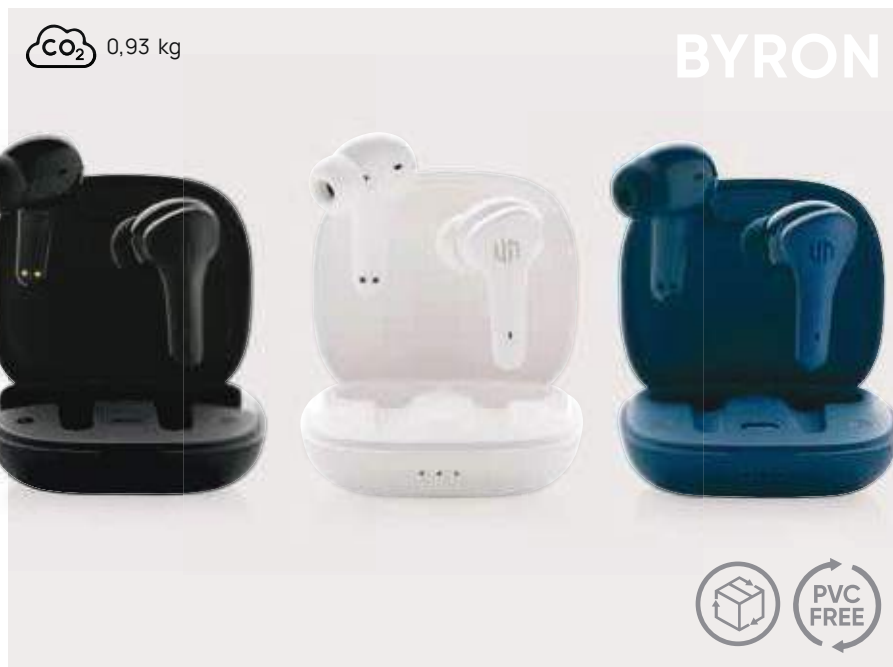

Urban Vitamin Byron ENC earbuds

Acrylonitril Butadien Styrene (ABS) • Charging time 2H • Playing time 5H • BT version 5.1 • Type-C charging connector(s) • Mic • Pick up • Touch function • Operating distance 10M • ANC up to -25dB • Earbuds batteries capacity 40mAh • Including spare ear tips • Waterproof level IPX 4 **Size** 6 x 5,3 x 2,6 cm **Max. printsize** 35 x 25mm **Printtechnique** Pad print