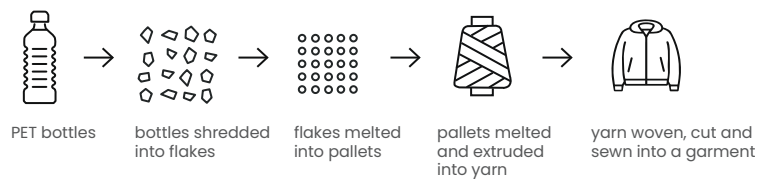

Our recycled polyester collection SS24

- Low impact and fully traceable garments
- 4 seasons outdoor collection
- Sophisticated fit for comfortable wear
- Details enabling better decoration

Recycled polyester process: